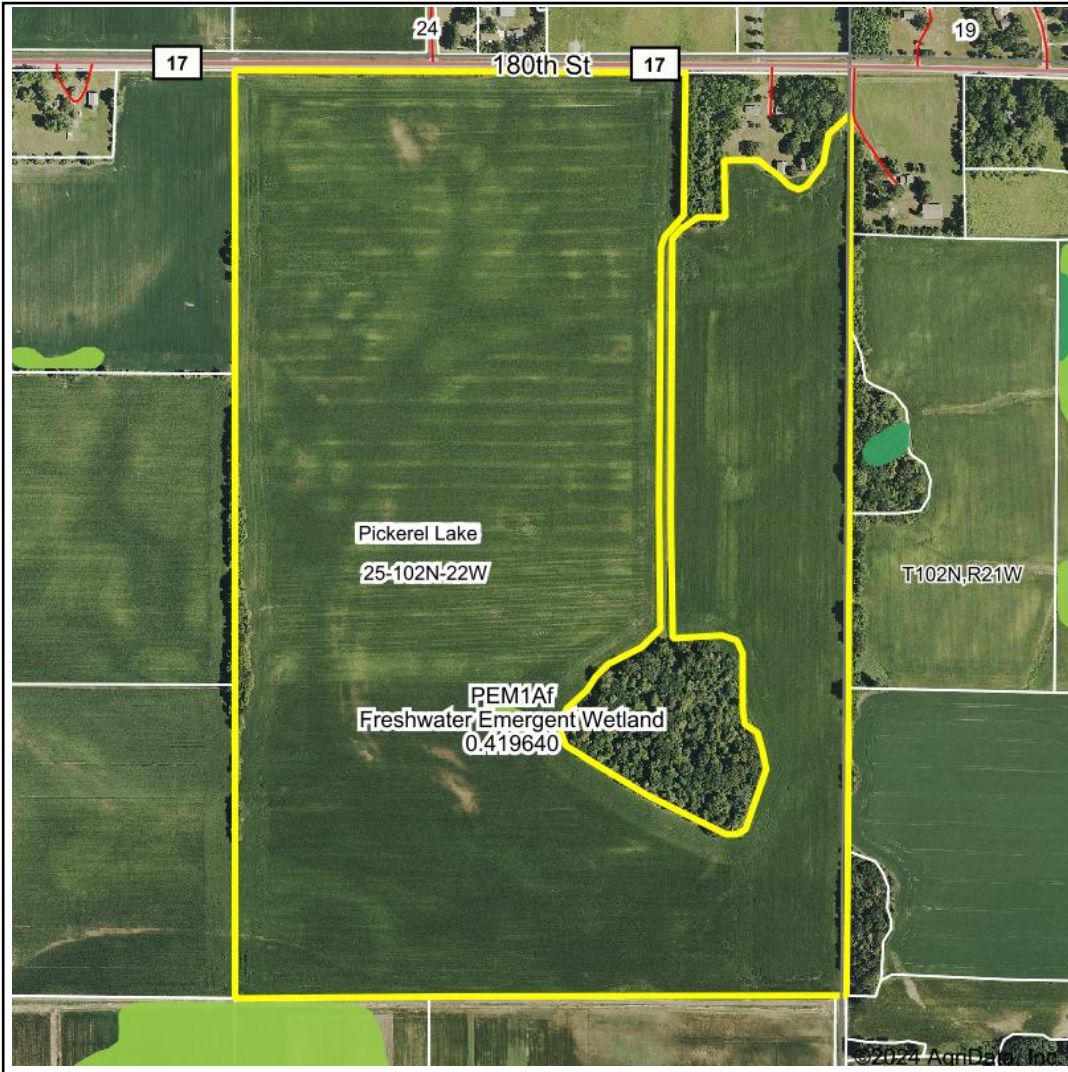

Wetlands Map

State: Minnesota
Location: 25-102N-22W
County: Freeborn
Township: Pickerel Lake
Date: 3/26/2024

Maps Provided By:

 CUSTOMIZED ONLINE MAPPING
 © AgriData, Inc. 2023 www.AgriDataInc.com

0ft 933ft 1866ft

Classification Code	Type	Acres
PEM1Af	Freshwater Emergent Wetland	0.42
Total Acres		0.42

Data Source: National Wetlands Inventory website. U.S. DoI, Fish and Wildlife Service, Washington, D.C. <http://www.fws.gov/wetlands/>