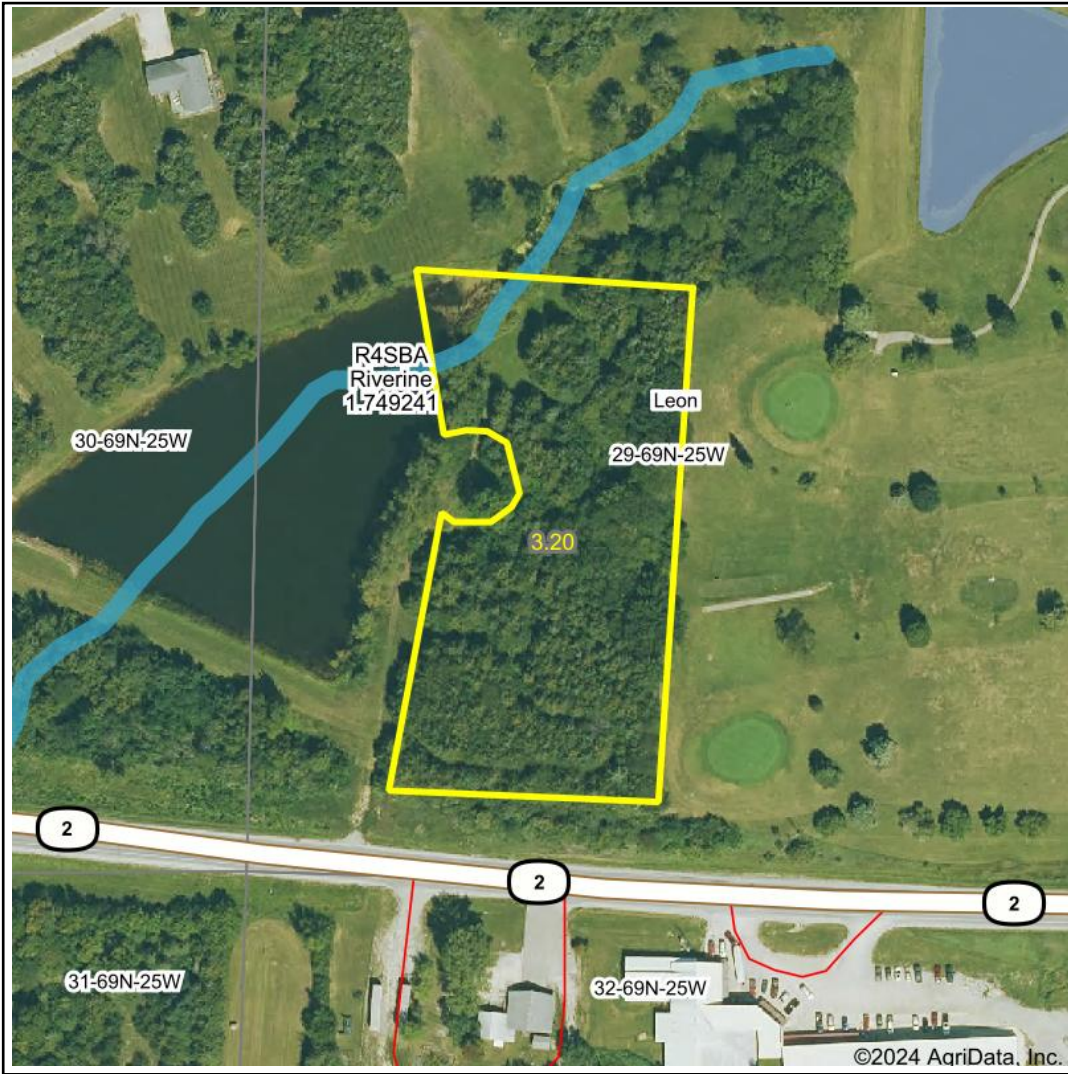

Wetlands Map

State: Iowa
Location: 29-69N-25W
County: Decatur
Township: Leon
Date: 7/3/2024

Maps Provided By:

© AgriData, Inc. 2023 www.AagriDataInc.com

0ft 233ft 466ft

Classification Code	Type	Acres
R4SBA	Riverine	0.06
	Total Acres	0.06