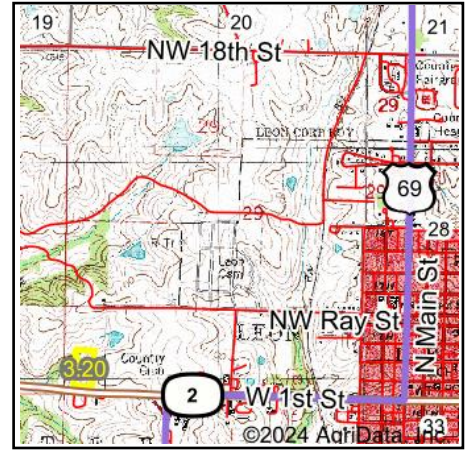

Wetlands Map

State: Iowa
Location: 29-69N-25W
County: Decatur
Township: Leon
Date: 7/3/2024

Maps Provided By:

© AgriData, Inc. 2023 www.AagriDataInc.com

0ft 233ft 466ft

Classification Code	Type	Acres
R4SBA	Riverine	0.06
	Total Acres	0.06