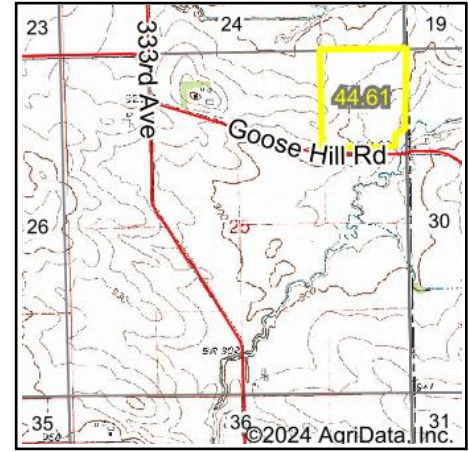

Wetlands Map

State: **Iowa**
 Location: **25-87N-3W**
 County: **Delaware**
 Township: **South Fork**
 Date: **6/24/2024**

Maps Provided By:

© AgriData, Inc. 2023 www.AgriDataInc.com

0ft 442ft 884ft

Classification Code	Type	Acres
		Total Acres
		0.00