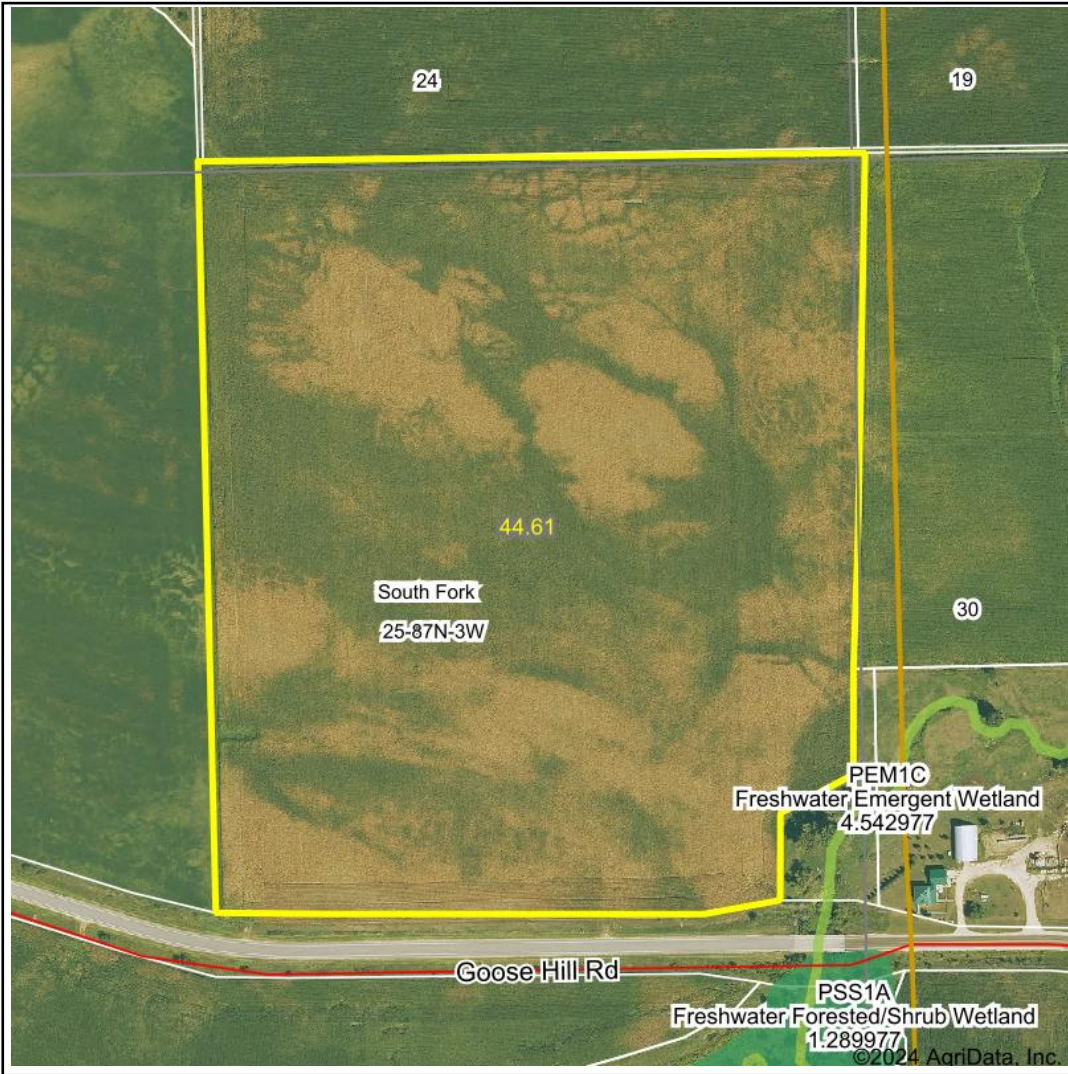

Wetlands Map

State: **Iowa**
 Location: **25-87N-3W**
 County: **Delaware**
 Township: **South Fork**
 Date: **6/24/2024**

Maps Provided By:

© AgriData, Inc. 2023 www.AgriDataInc.com

0ft 442ft 884ft

Classification Code	Type	Acres
		Total Acres
		0.00