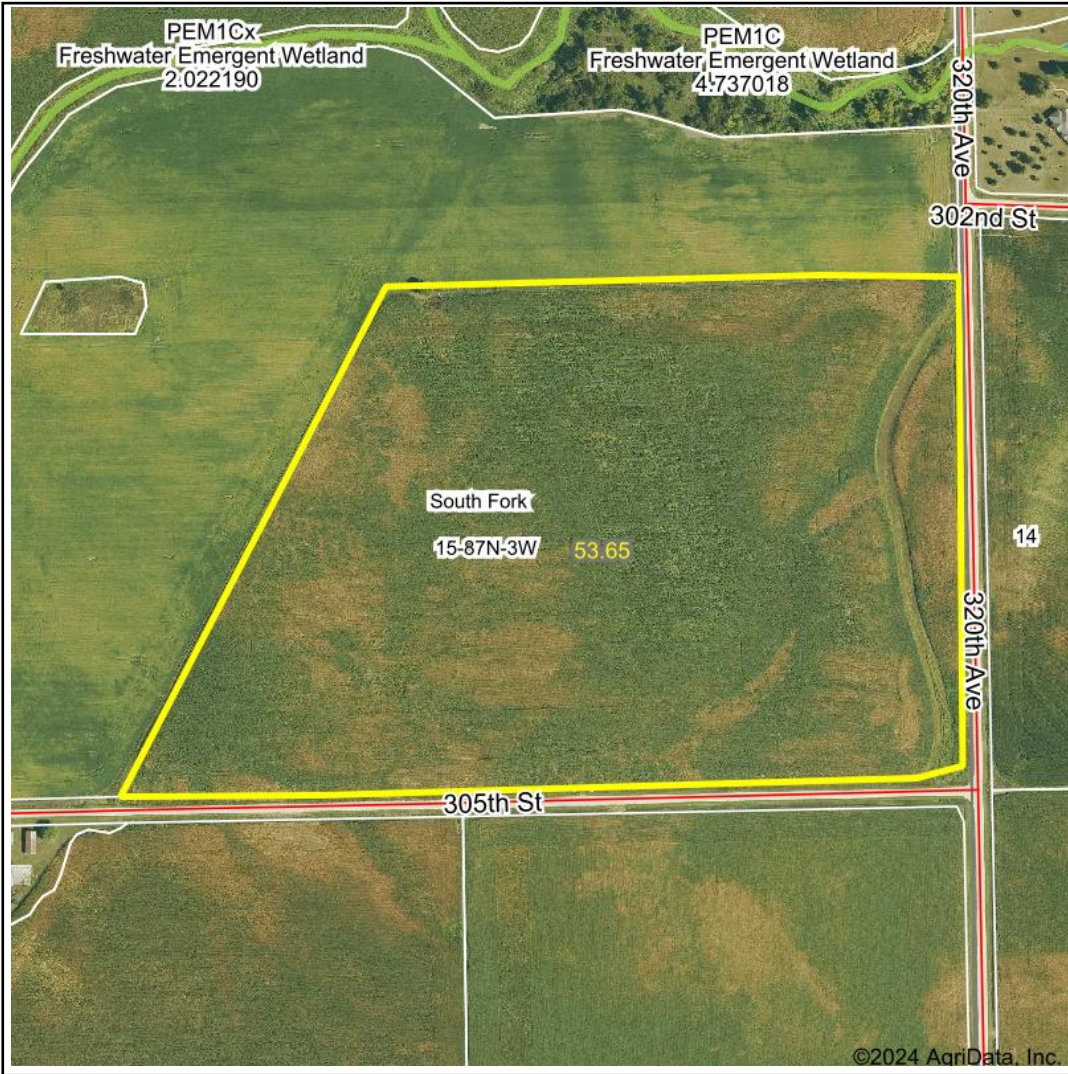

Wetlands Map

State: **Iowa**
 Location: **15-87N-3W**
 County: **Delaware**
 Township: **South Fork**
 Date: **6/24/2024**

Maps Provided By:

© AgriData, Inc. 2023 www.AgriDataInc.com

0ft 563ft 1126ft

Classification Code	Type	Acres
		Total Acres 0.00