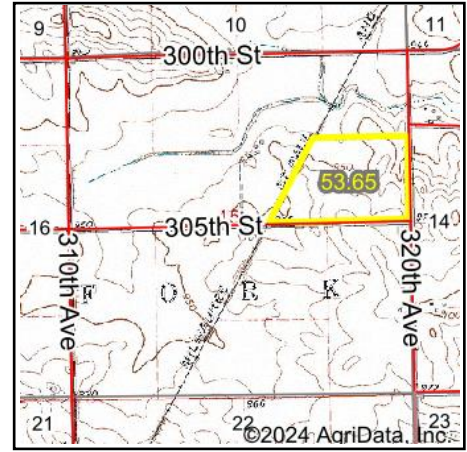

Wetlands Map

State: **Iowa**
 Location: **15-87N-3W**
 County: **Delaware**
 Township: **South Fork**
 Date: **6/24/2024**

Maps Provided By:

© AgriData, Inc. 2023 www.AgriDataInc.com

0ft 563ft 1126ft

Classification Code	Type	Acres
		Total Acres 0.00