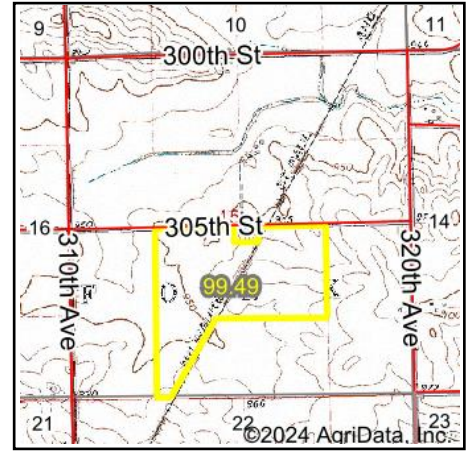

Wetlands Map

State: **Iowa**
 Location: **15-87N-3W**
 County: **Delaware**
 Township: **South Fork**
 Date: **6/24/2024**

Maps Provided By:

© AgriData, Inc. 2023 www.AgriDataInc.com

Classification Code	Type	Acres
PEM1Ax	Freshwater Emergent Wetland	0.00
Total Acres		0.00