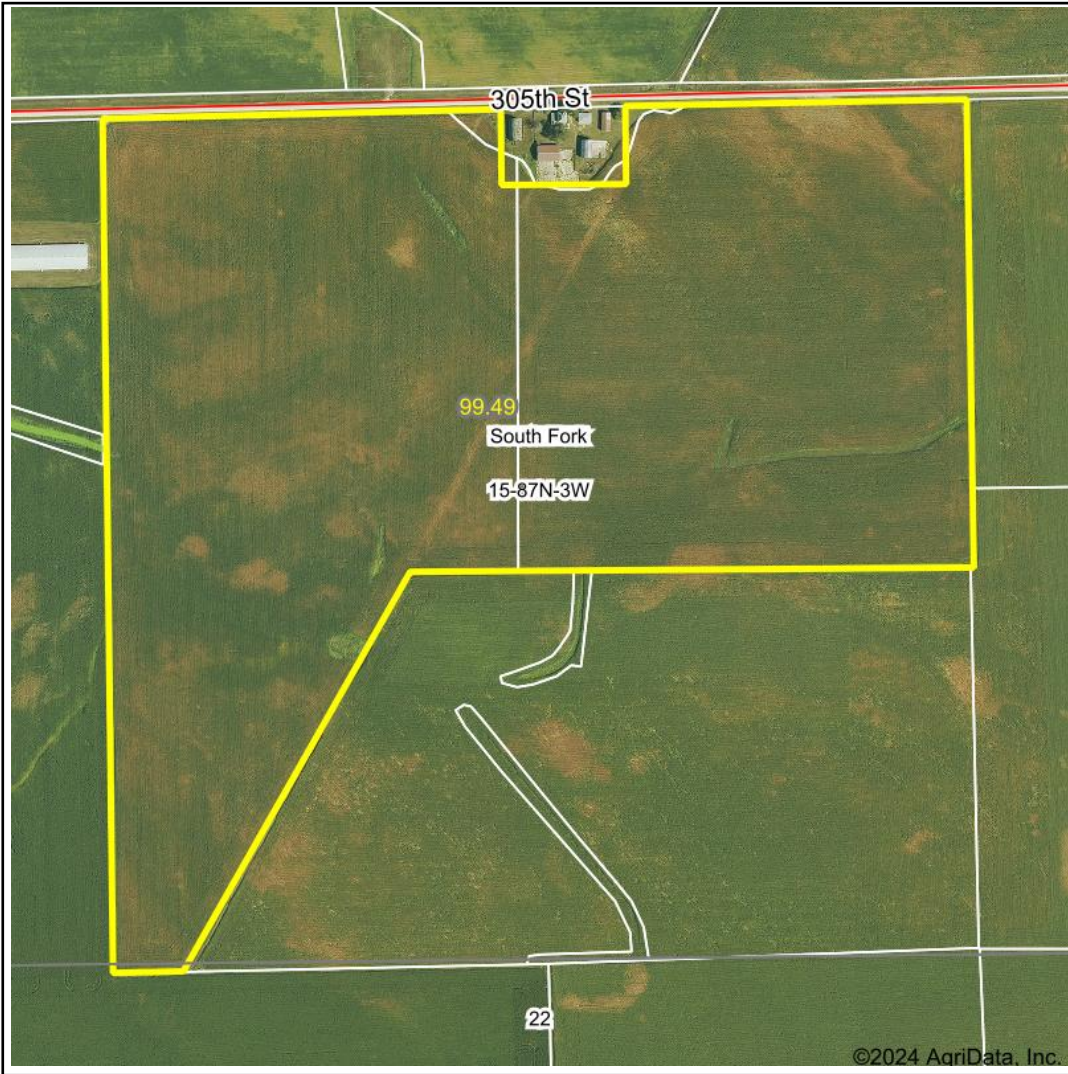

Wetlands Map

State: **Iowa**
 Location: **15-87N-3W**
 County: **Delaware**
 Township: **South Fork**
 Date: **6/24/2024**

Maps Provided By:

© AgriData, Inc. 2023 www.AgriDataInc.com

Classification Code	Type	Acres
PEM1Ax	Freshwater Emergent Wetland	0.00
Total Acres		0.00