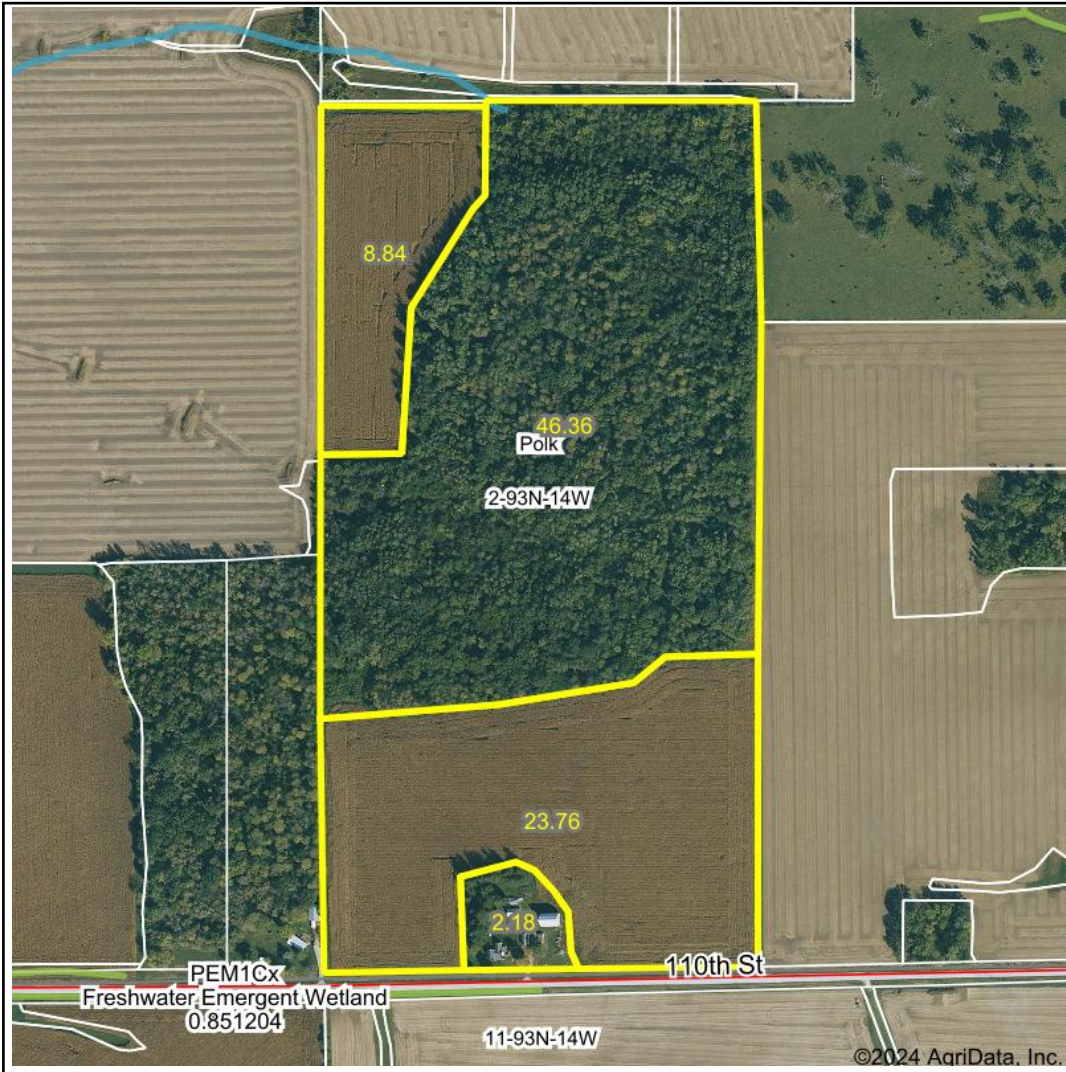

Wetlands Map

State: **Iowa**
 Location: **2-93N-14W**
 County: **Bremer**
 Township: **Polk**
 Date: **6/27/2024**

Maps Provided By:

© AgriData, Inc. 2023 www.AgriDataInc.com

0ft 673ft 1345ft

Classification Code	Type	Acres
R4SBC	Riverine	0.03
	Total Acres	0.03