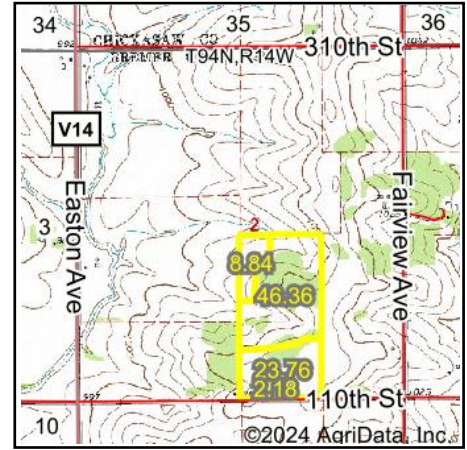

Wetlands Map

State: **Iowa**
 Location: **2-93N-14W**
 County: **Bremer**
 Township: **Polk**
 Date: **6/27/2024**

Maps Provided By:

© AgriData, Inc. 2023 www.AgriDataInc.com

0ft 673ft 1345ft

Classification Code	Type	Acres
R4SBC	Riverine	0.03
	Total Acres	0.03