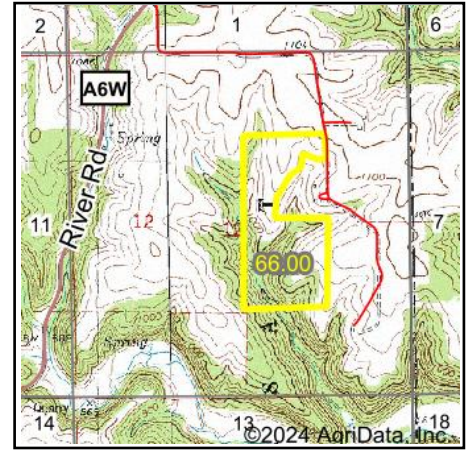

# Wetlands Map

State: **Iowa**  
 Location: **12-99N-7W**  
 County: **Winneshiek**  
 Township: **Pleasant**  
 Date: **6/17/2024**

Classification Code	Type	Acres
R4SBC	Riverine	0.56
	Total Acres	0.56

Data Source: National Wetlands Inventory website. U.S. DoI, Fish and Wildlife Service, Washington, D.C. <http://www.fws.gov/wetlands/>