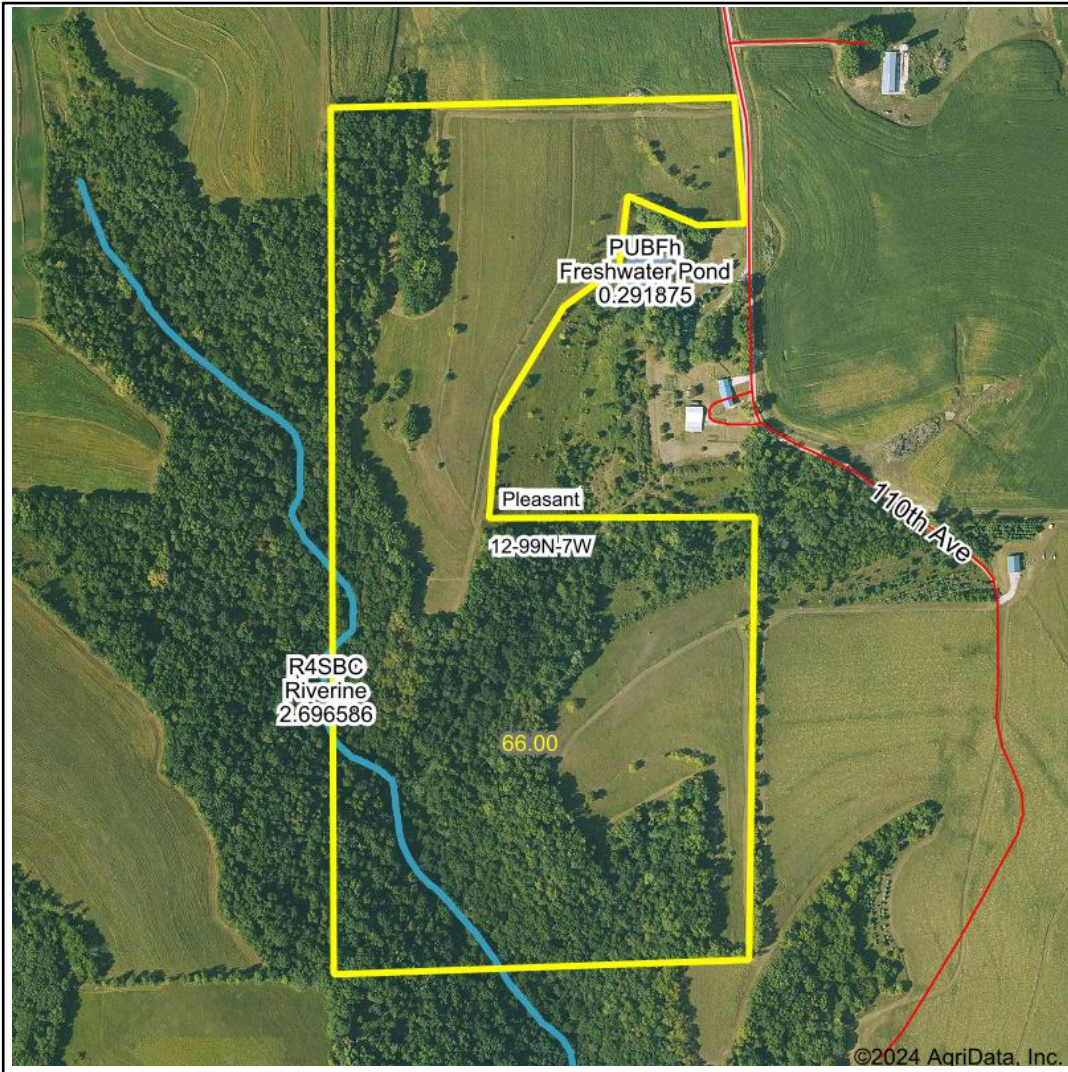

# Wetlands Map

State: **Iowa**  
 Location: **12-99N-7W**  
 County: **Winneshiek**  
 Township: **Pleasant**  
 Date: **6/17/2024**

Classification Code	Type	Acres
R4SBC	Riverine	0.56
	Total Acres	0.56

Data Source: National Wetlands Inventory website. U.S. DoI, Fish and Wildlife Service, Washington, D.C. <http://www.fws.gov/wetlands/>