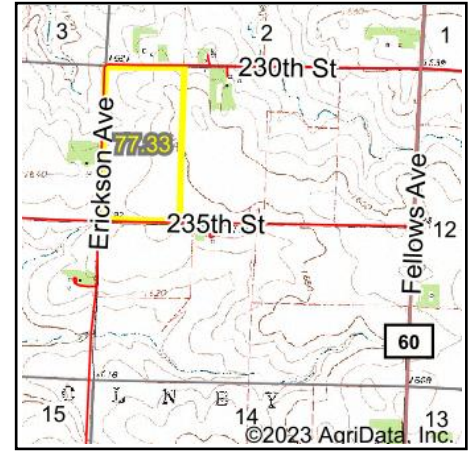

Wetlands Map

State: **Minnesota**
 Location: **11-102N-42W**
 County: **Nobles**
 Township: **Olney**
 Date: **8/26/2023**

Maps Provided By:

 CUSTOMIZED ONLINE MAPPING
 © AgriData, Inc. 2023 www.AgriDataInc.com

Classification Code	Type	Acres
PEM1Af	Freshwater Emergent Wetland	6.24
Total Acres		6.24

Data Source: National Wetlands Inventory website. U.S. DoI, Fish and Wildlife Service, Washington, D.C. <http://www.fws.gov/wetlands/>