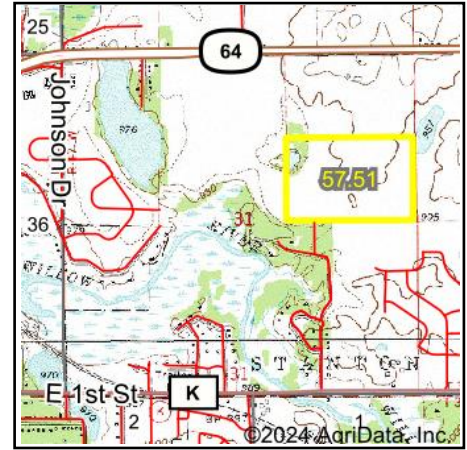

Wetlands Map

State: Wisconsin
Location: 31-31N-17W
County: St. Croix
Township: Stanton
Date: 6/28/2024

Classification Code	Type	Acres
PFO1C	Freshwater Forested/Shrub Wetland	1.42
PEM1C	Freshwater Emergent Wetland	1.12
PFO1/SS1C	Freshwater Forested/Shrub Wetland	0.75
PEM1A	Freshwater Emergent Wetland	0.32
Total Acres		3.61