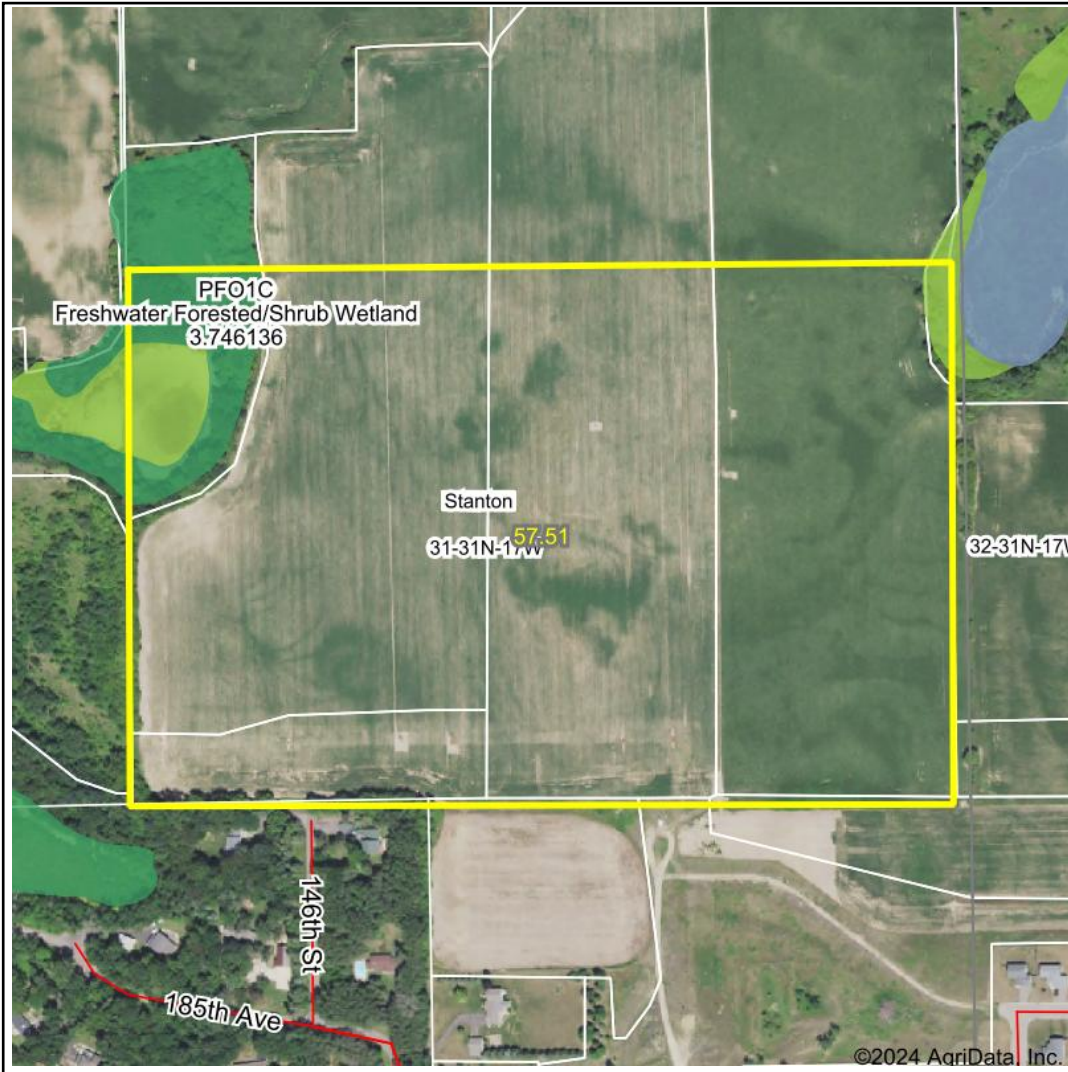

Wetlands Map

State: Wisconsin
Location: 31-31N-17W
County: St. Croix
Township: Stanton
Date: 6/28/2024

Classification Code	Type	Acres
PFO1C	Freshwater Forested/Shrub Wetland	1.42
PEM1C	Freshwater Emergent Wetland	1.12
PFO1/SS1C	Freshwater Forested/Shrub Wetland	0.75
PEM1A	Freshwater Emergent Wetland	0.32
Total Acres		3.61