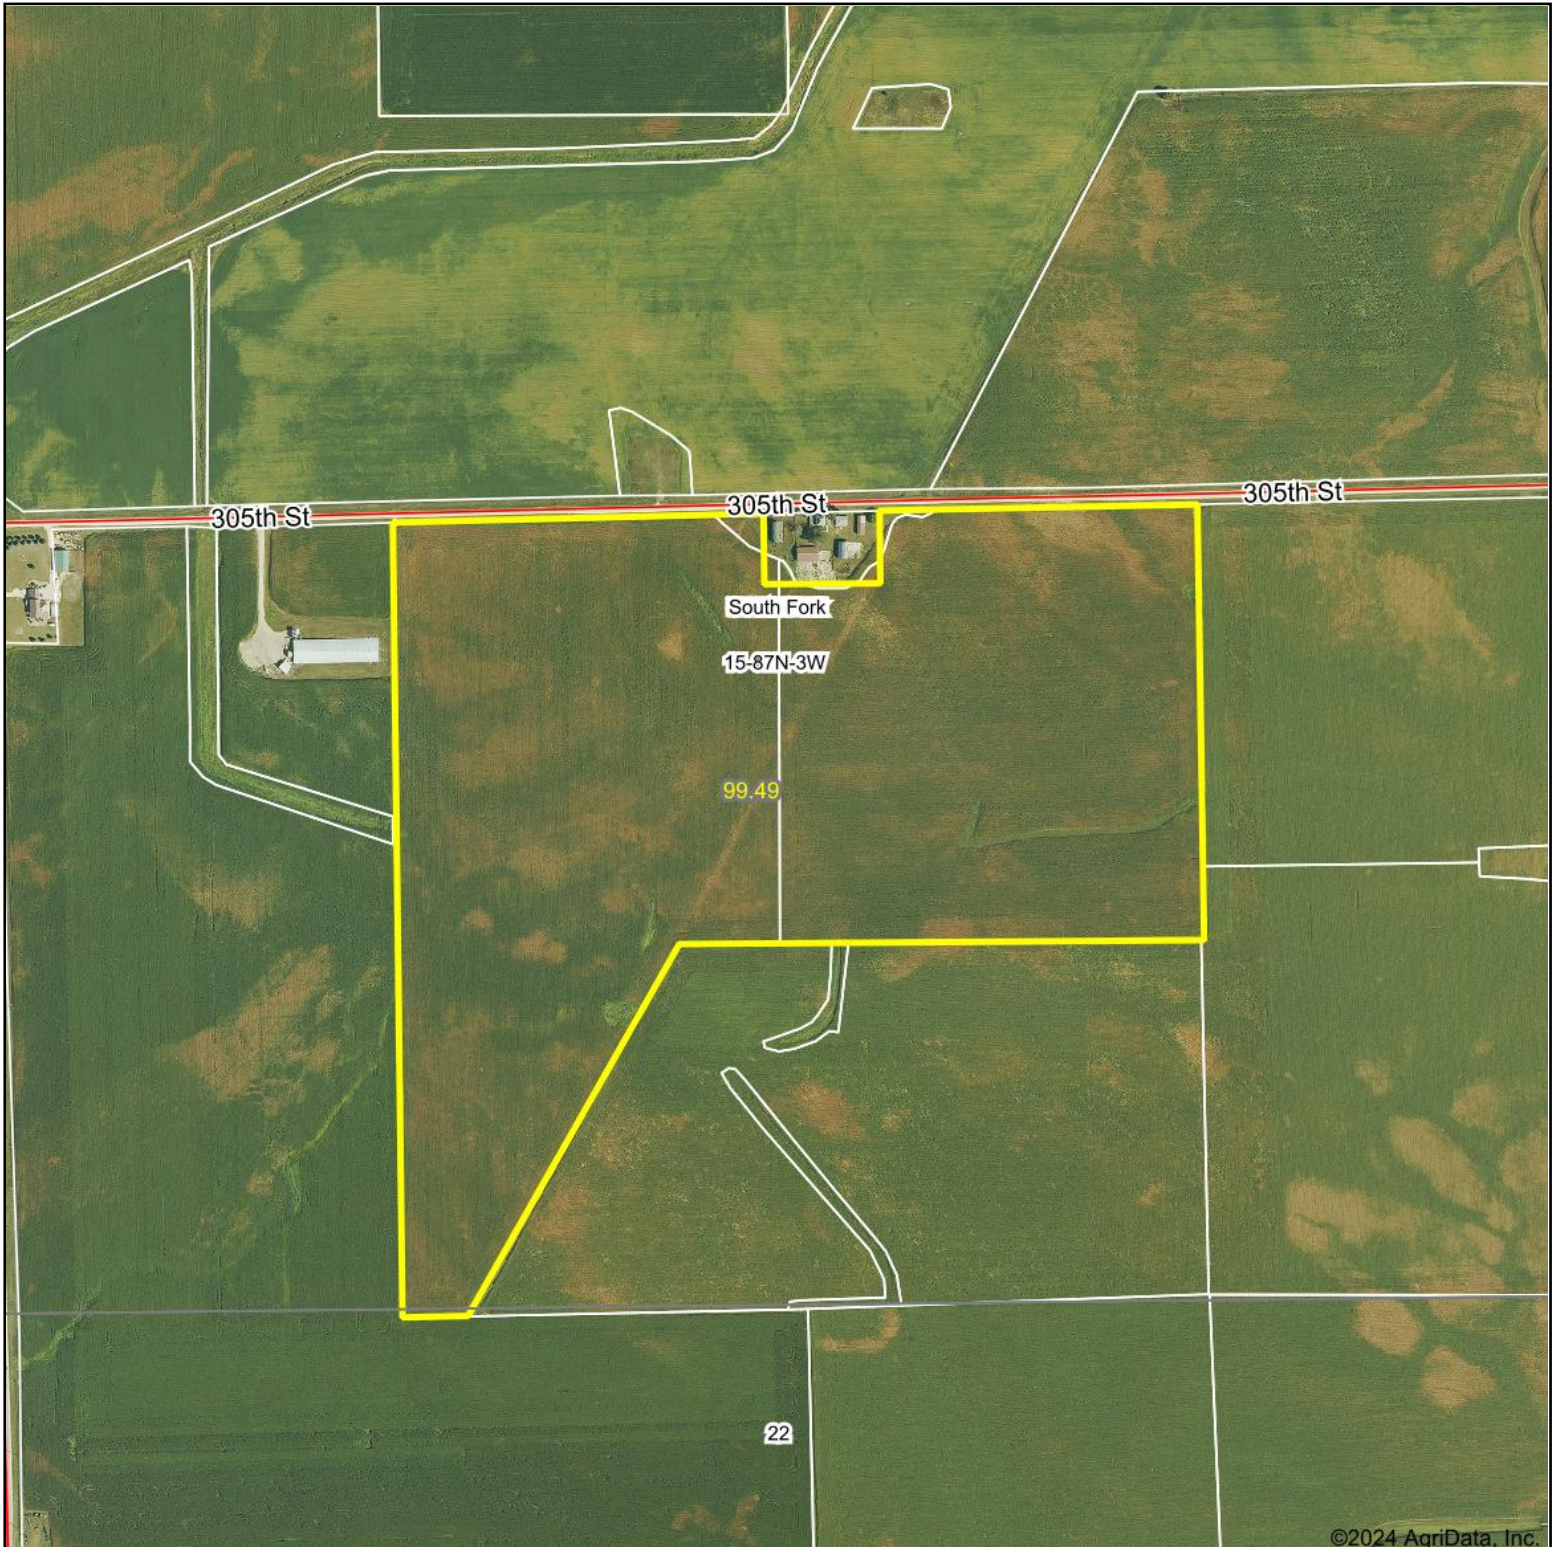

Aerial Map

©2024 AgriData, Inc.

Boundary Center: 42° 20' 35.12, -91° 10' 46.95

15-87N-3W
Delaware County
Iowa

Maps Provided By:
surety
CUSTOMIZED ONLINE MAPPING
© AgriData, Inc. 2023 www.AgriDataInc.com

6/24/2024

Field borders provided by Farm Service Agency as of 5/21/2008.