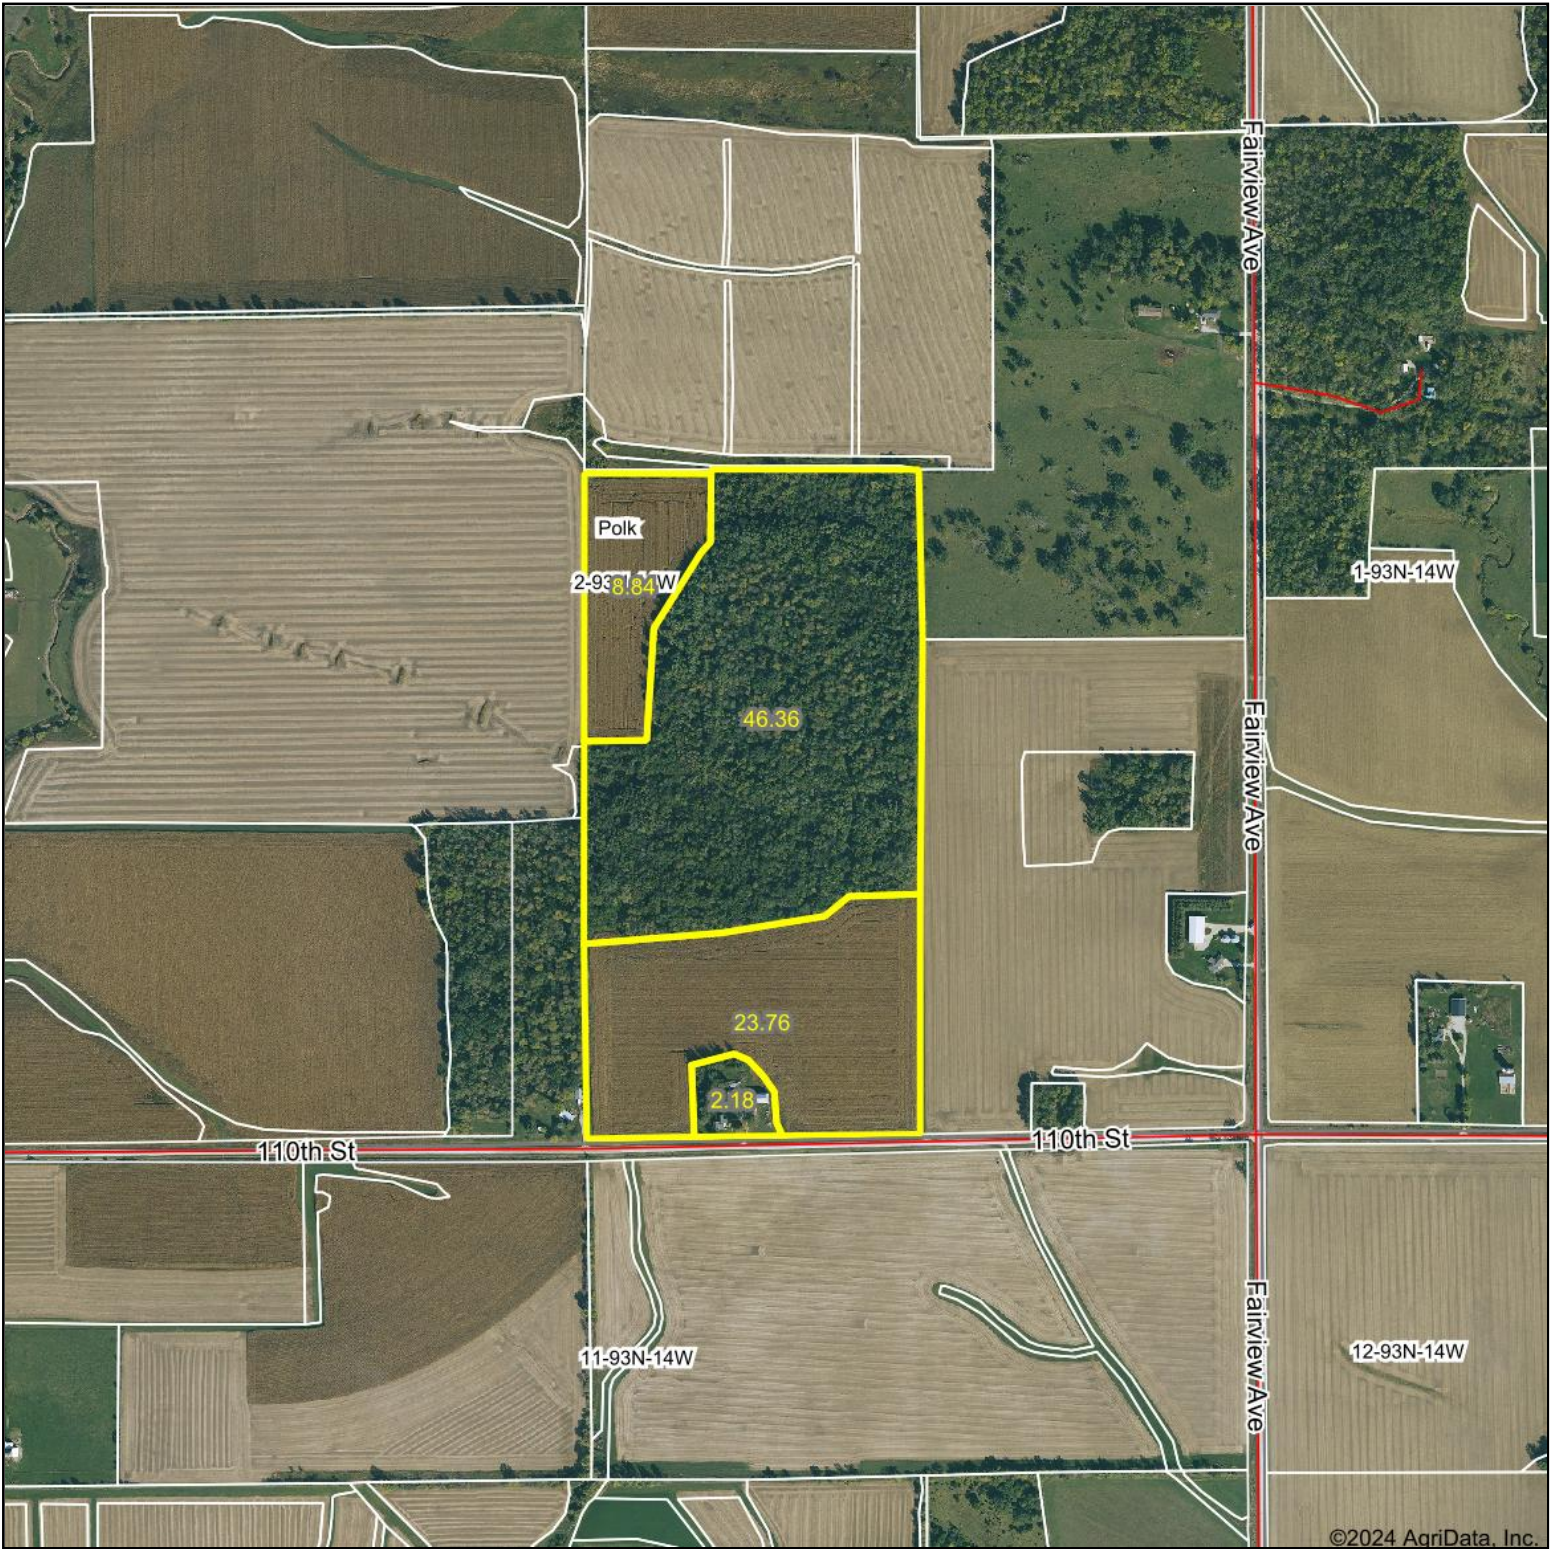

Aerial Map

©2024 AgriData, Inc.

Boundary Center: 42° 53' 41.95, -92° 27' 48.25

Maps Provided By:
surety
CUSTOMIZED ONLINE MAPPING
© AgriData, Inc. 2023 www.AgriDataInc.com

2-93N-14W
Bremer County
Iowa

6/27/2024