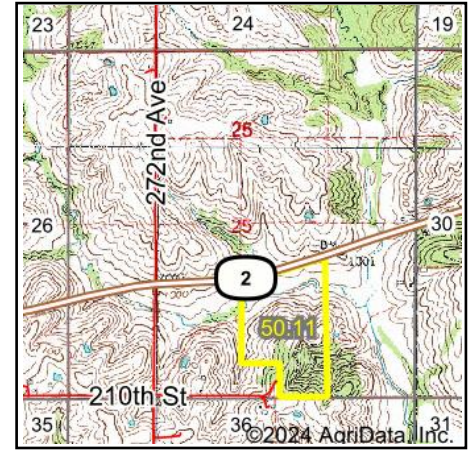

Wetlands Map

State: Iowa
Location: 25-69N-25W
County: Decatur
Township: Center
Date: 6/11/2024

Maps Provided By:

© AgriData, Inc. 2023 www.AgriDataInc.com

0ft 557ft 1113ft

Classification Code	Type	Acres
PEM1C	Freshwater Emergent Wetland	1.07
R4SBC	Riverine	0.12
Total Acres		1.19