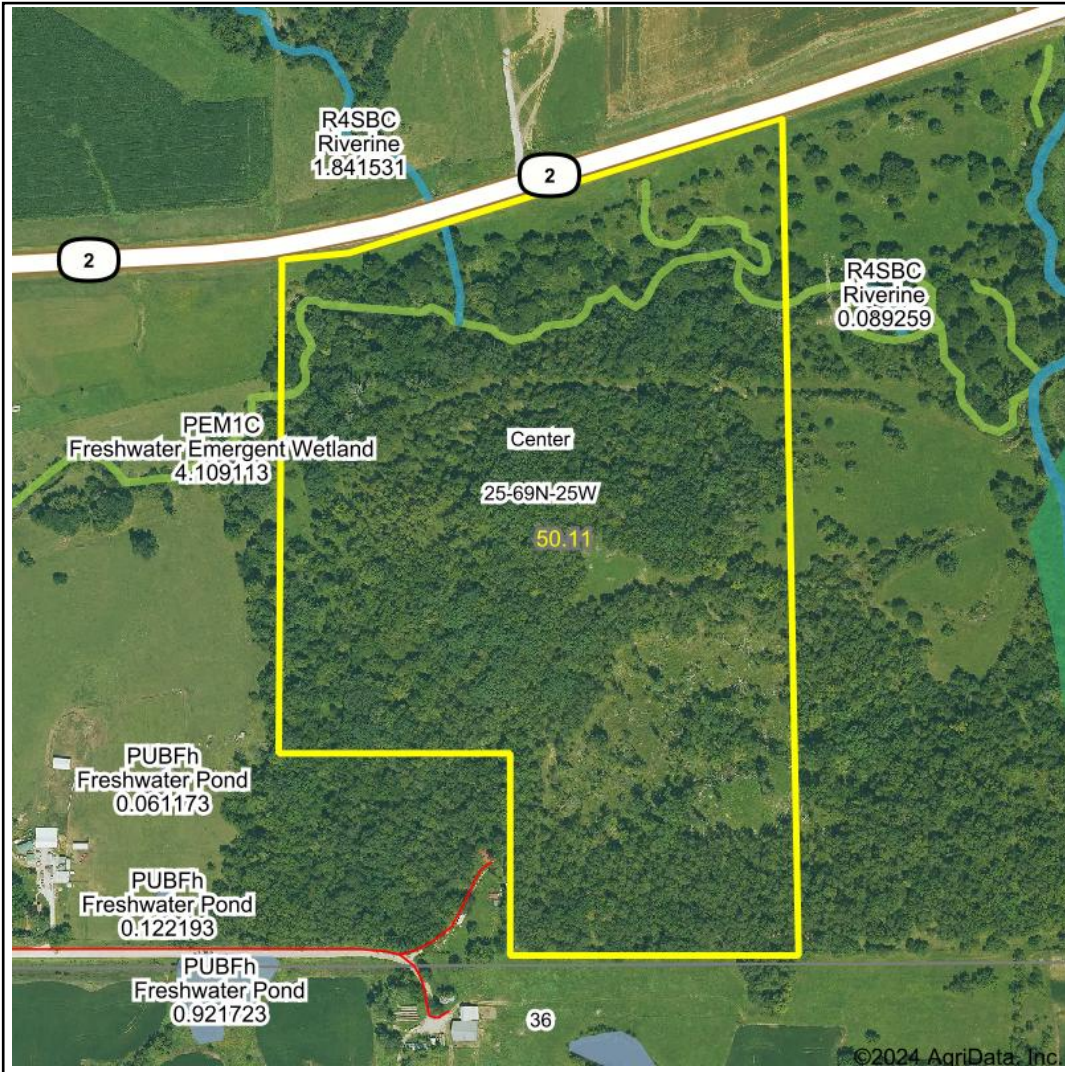

Wetlands Map

State: Iowa
Location: 25-69N-25W
County: Decatur
Township: Center
Date: 6/11/2024

Maps Provided By:

© AgriData, Inc. 2023 www.AgriDataInc.com

0ft 557ft 1113ft

Classification Code	Type	Acres
PEM1C	Freshwater Emergent Wetland	1.07
R4SBC	Riverine	0.12
Total Acres		1.19