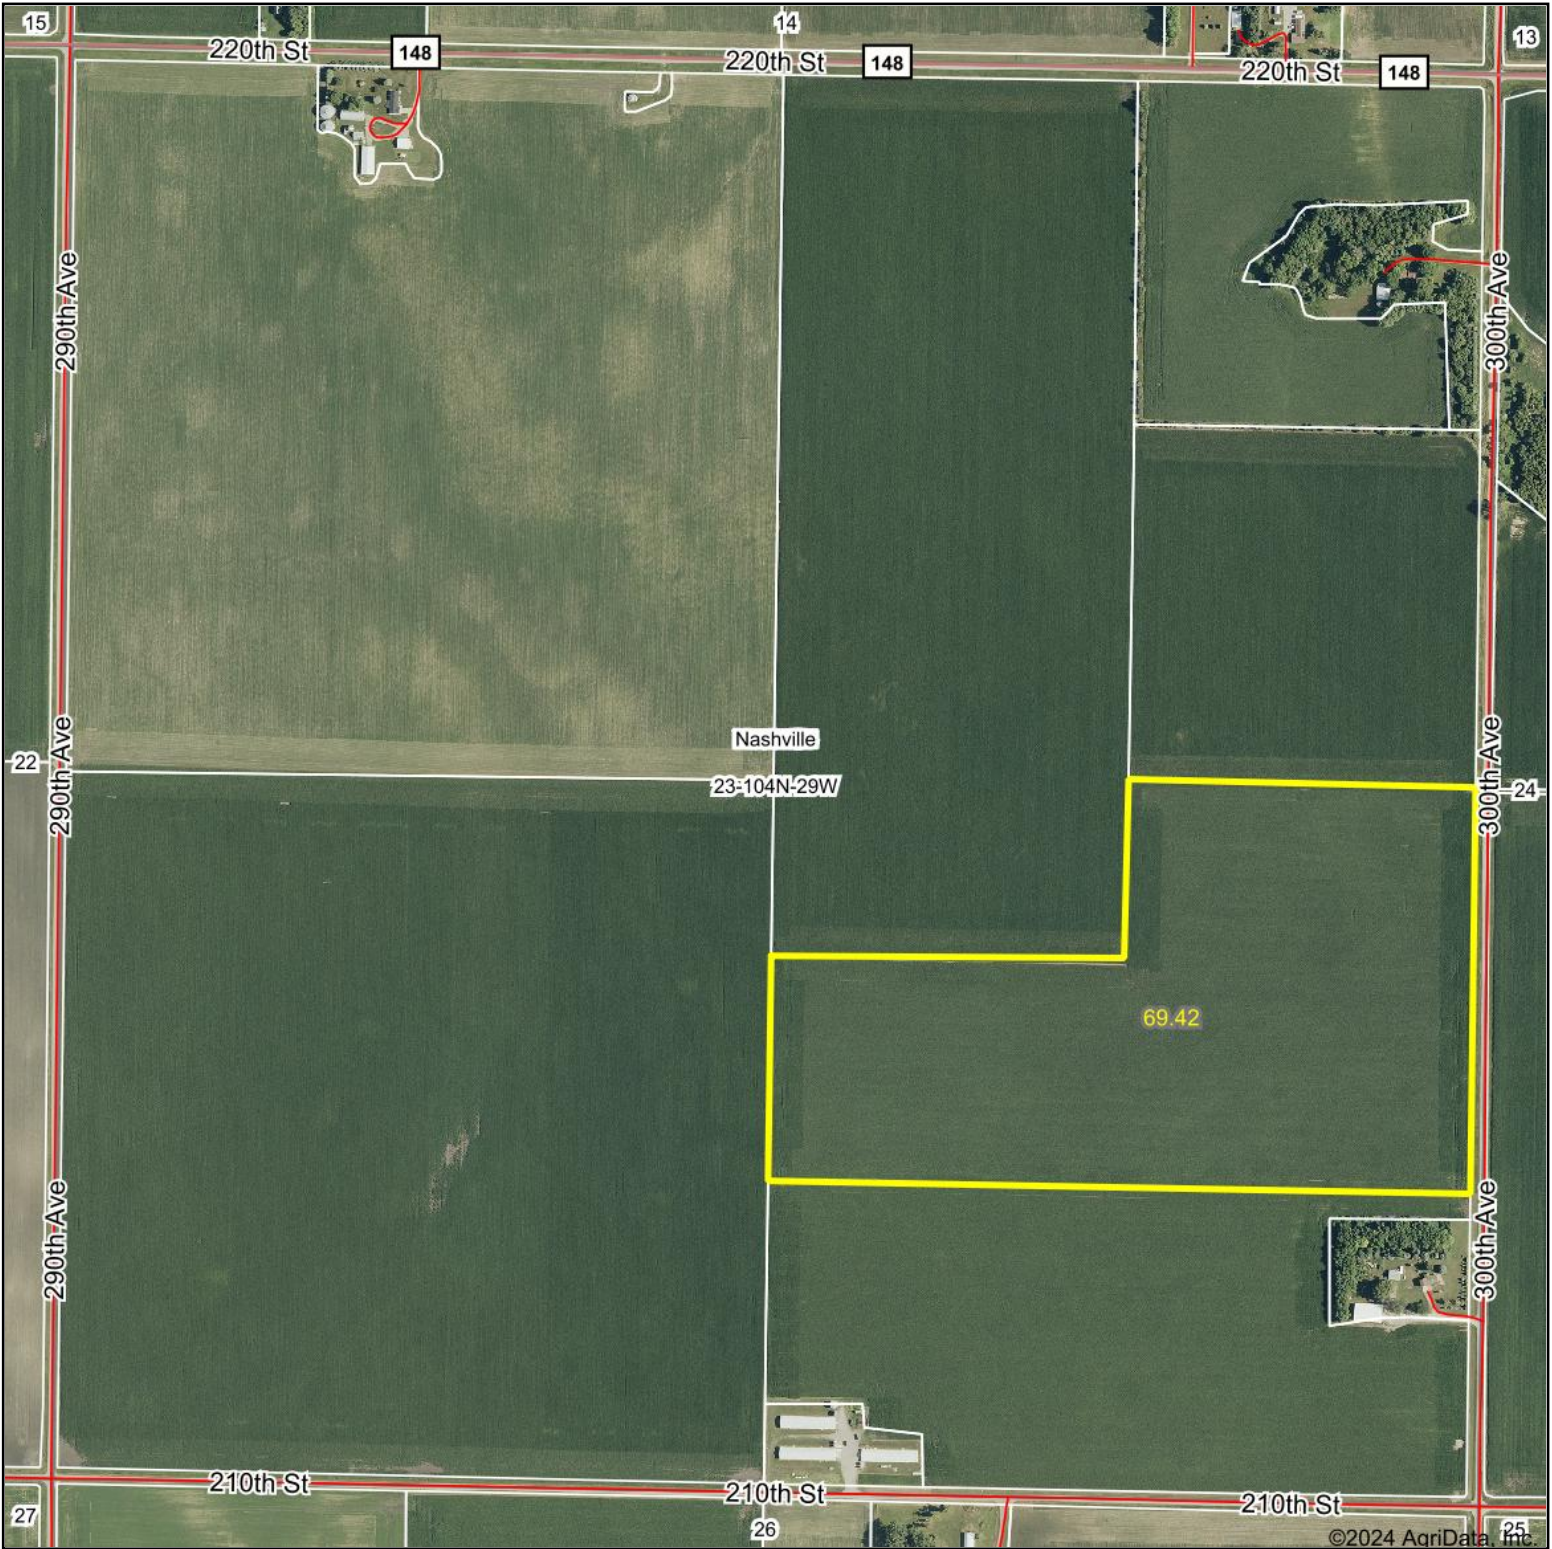

Aerial Map

Boundary Center: 43° 47' 40.99, -94° 16' 21.39

23-104N-29W
Martin County
Minnesota

6/10/2024

Maps Provided By:

© AgriData, Inc. 2023 www.AgriDataInc.com

Field borders provided by Farm Service Agency as of 5/21/2008.