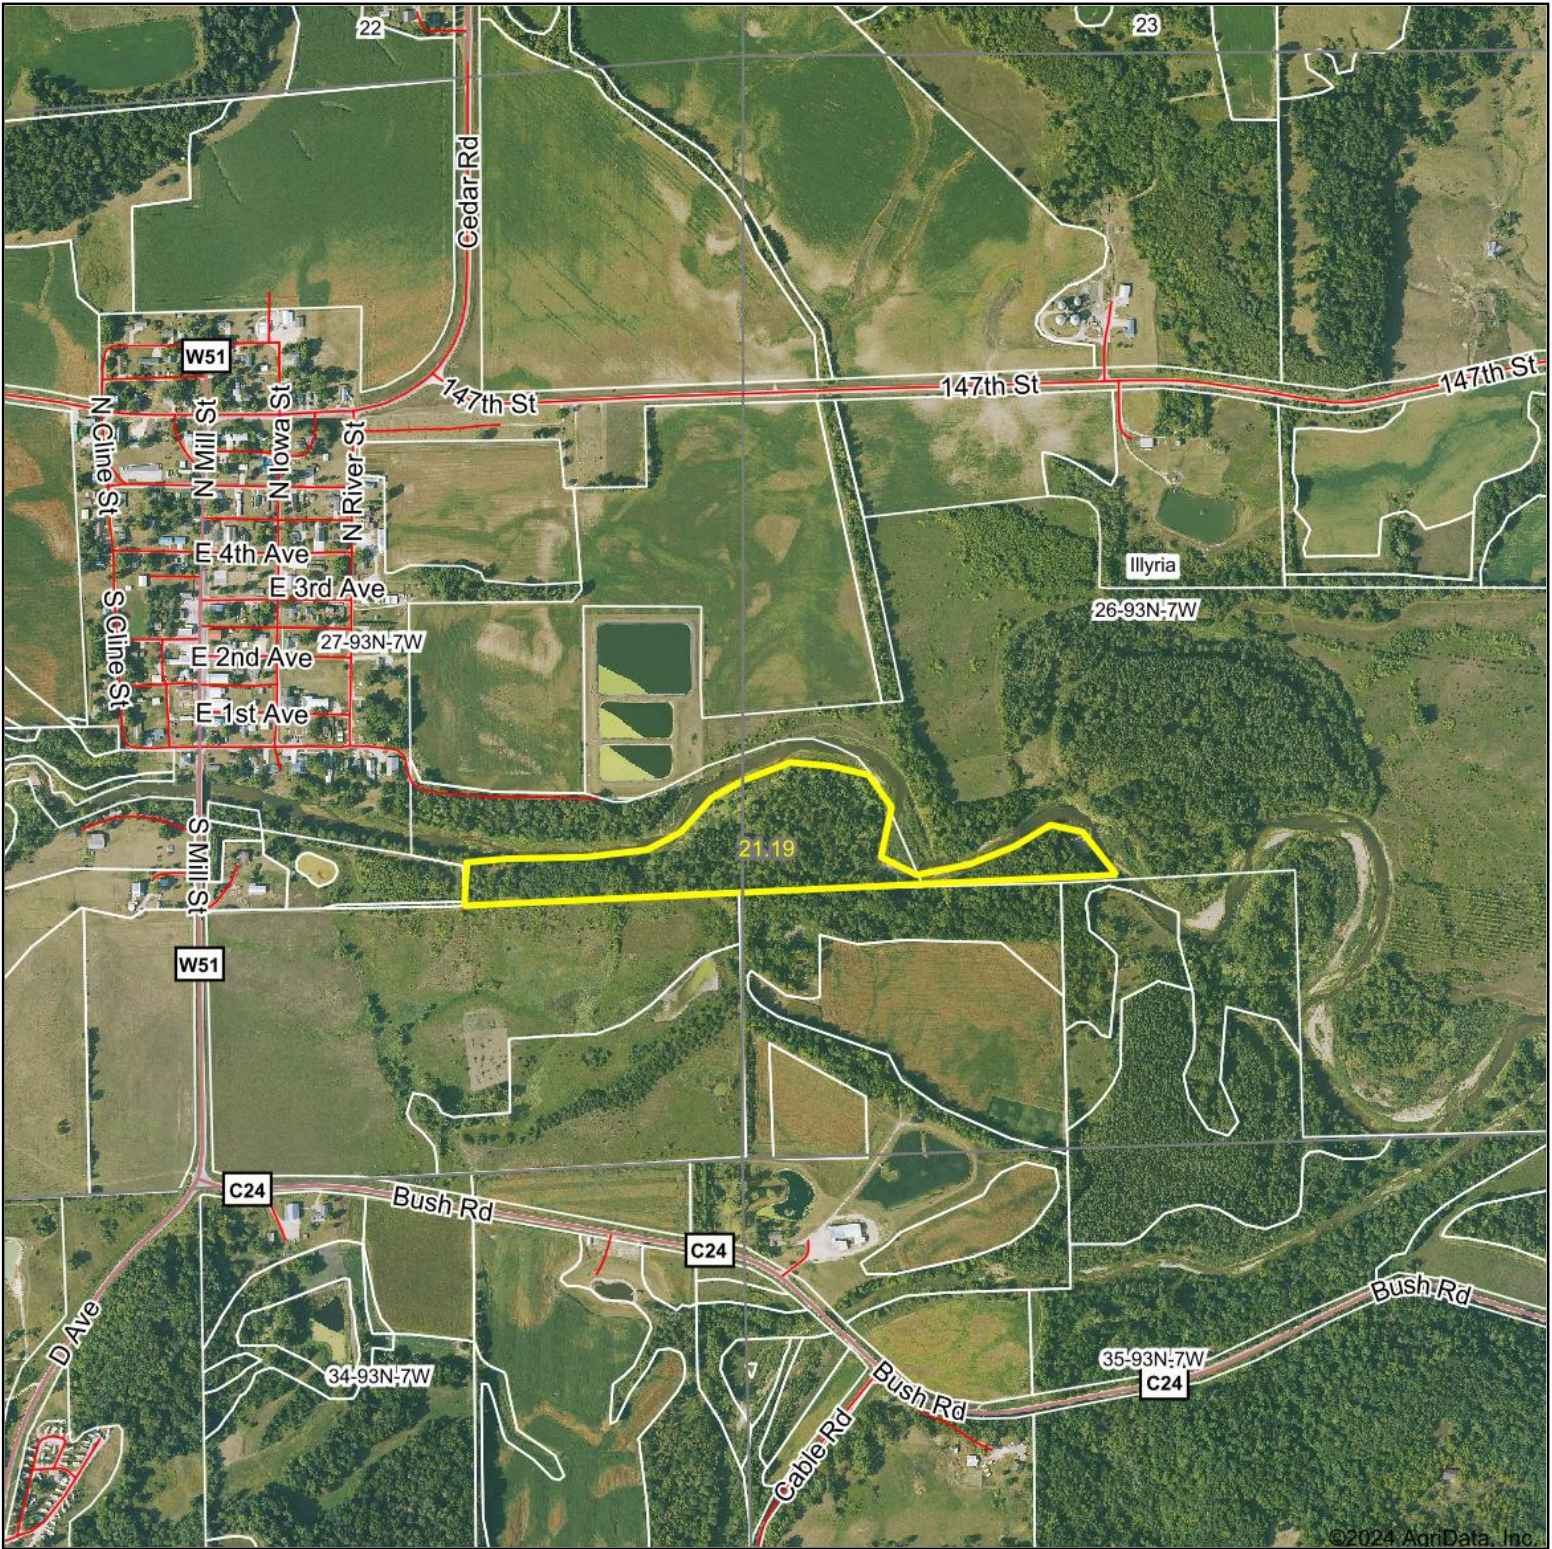

Aerial Map

©2024 AgriData, Inc.

Boundary Center: 42° 50' 13.91, -91° 38' 46.61

Maps Provided By:

© AgriData, Inc. 2023 www.AgridataInc.com

26-93N-7W
Fayette County
Iowa

6/26/2024

Field borders provided by Farm Service Agency as of 5/21/2008.