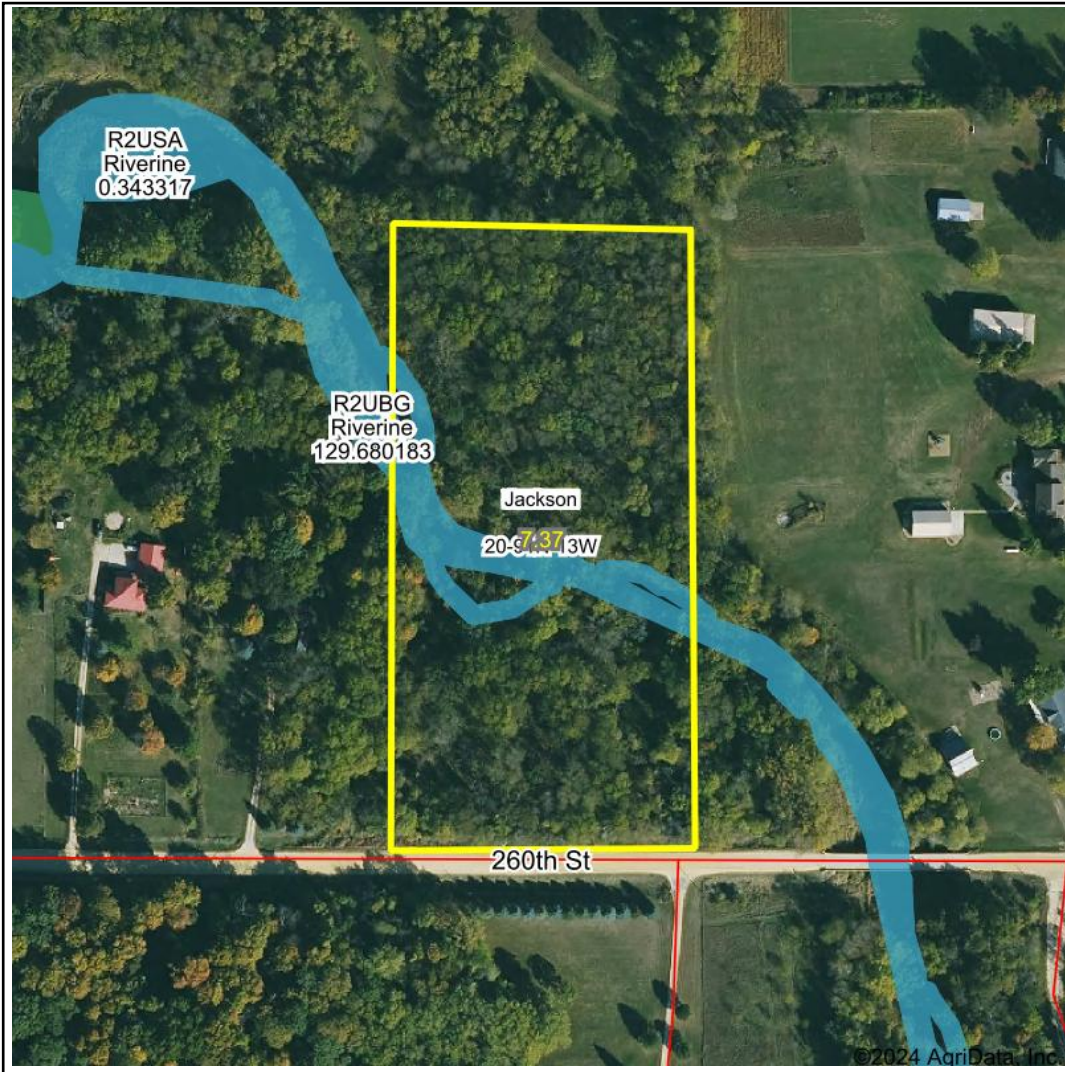

Wetlands Map

State: **Iowa**
 Location: **20-91N-13W**
 County: **Bremer**
 Township: **Jackson**
 Date: **4/24/2024**

Maps Provided By:

© AgriData, Inc. 2023 www.AgriDataInc.com

0ft 288ft 577ft

Classification Code	Type	Acres
R2UBG	Riverine	0.80
Total Acres		0.80