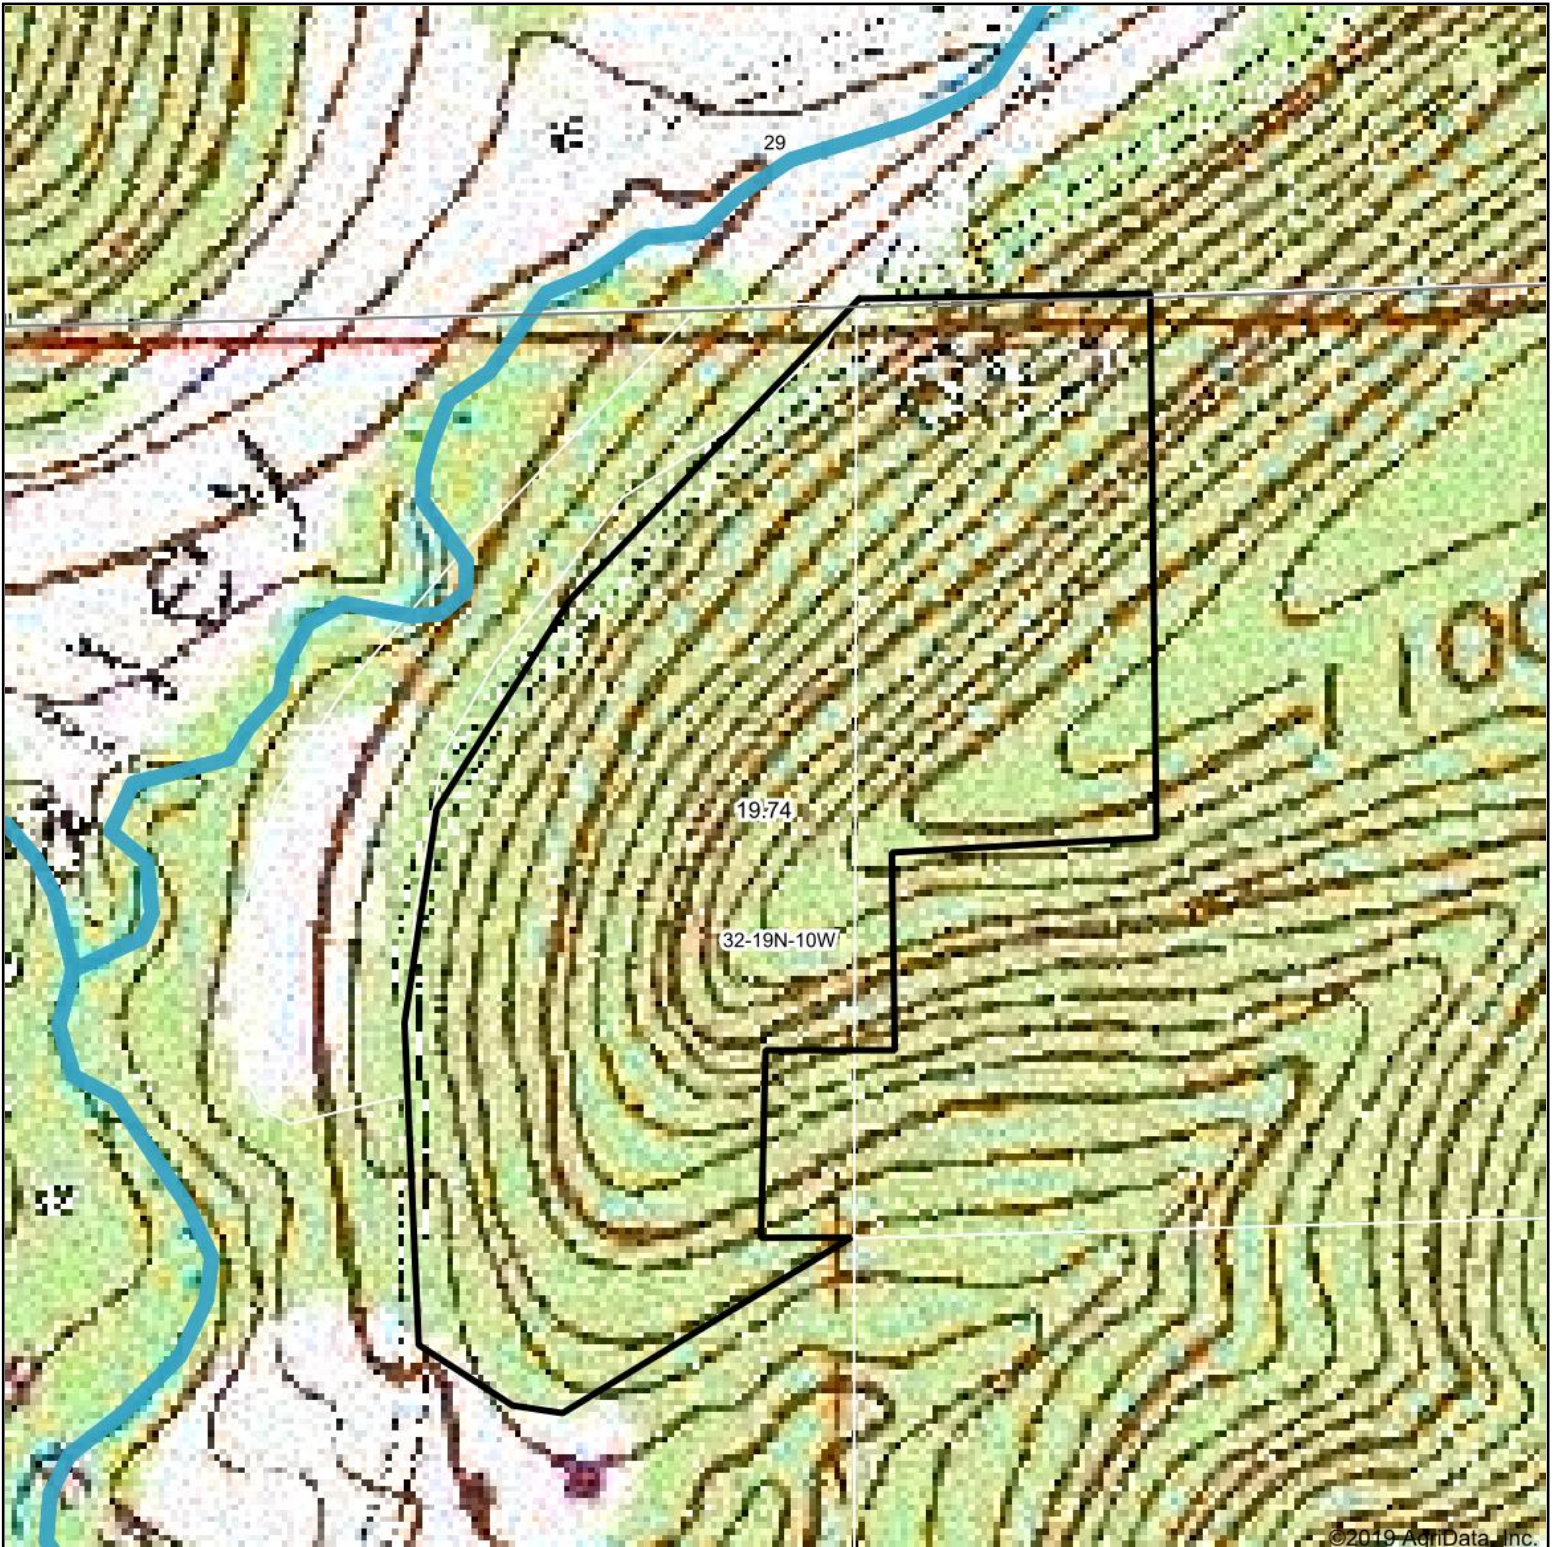

Topography Map

map center: 44° 4' 55.34, -91° 36' 5.36

32-19N-10W
Buffalo County
Wisconsin

10/1/2019

Maps Provided By:

© AgriData, Inc. 2019 www.AgridataInc.com