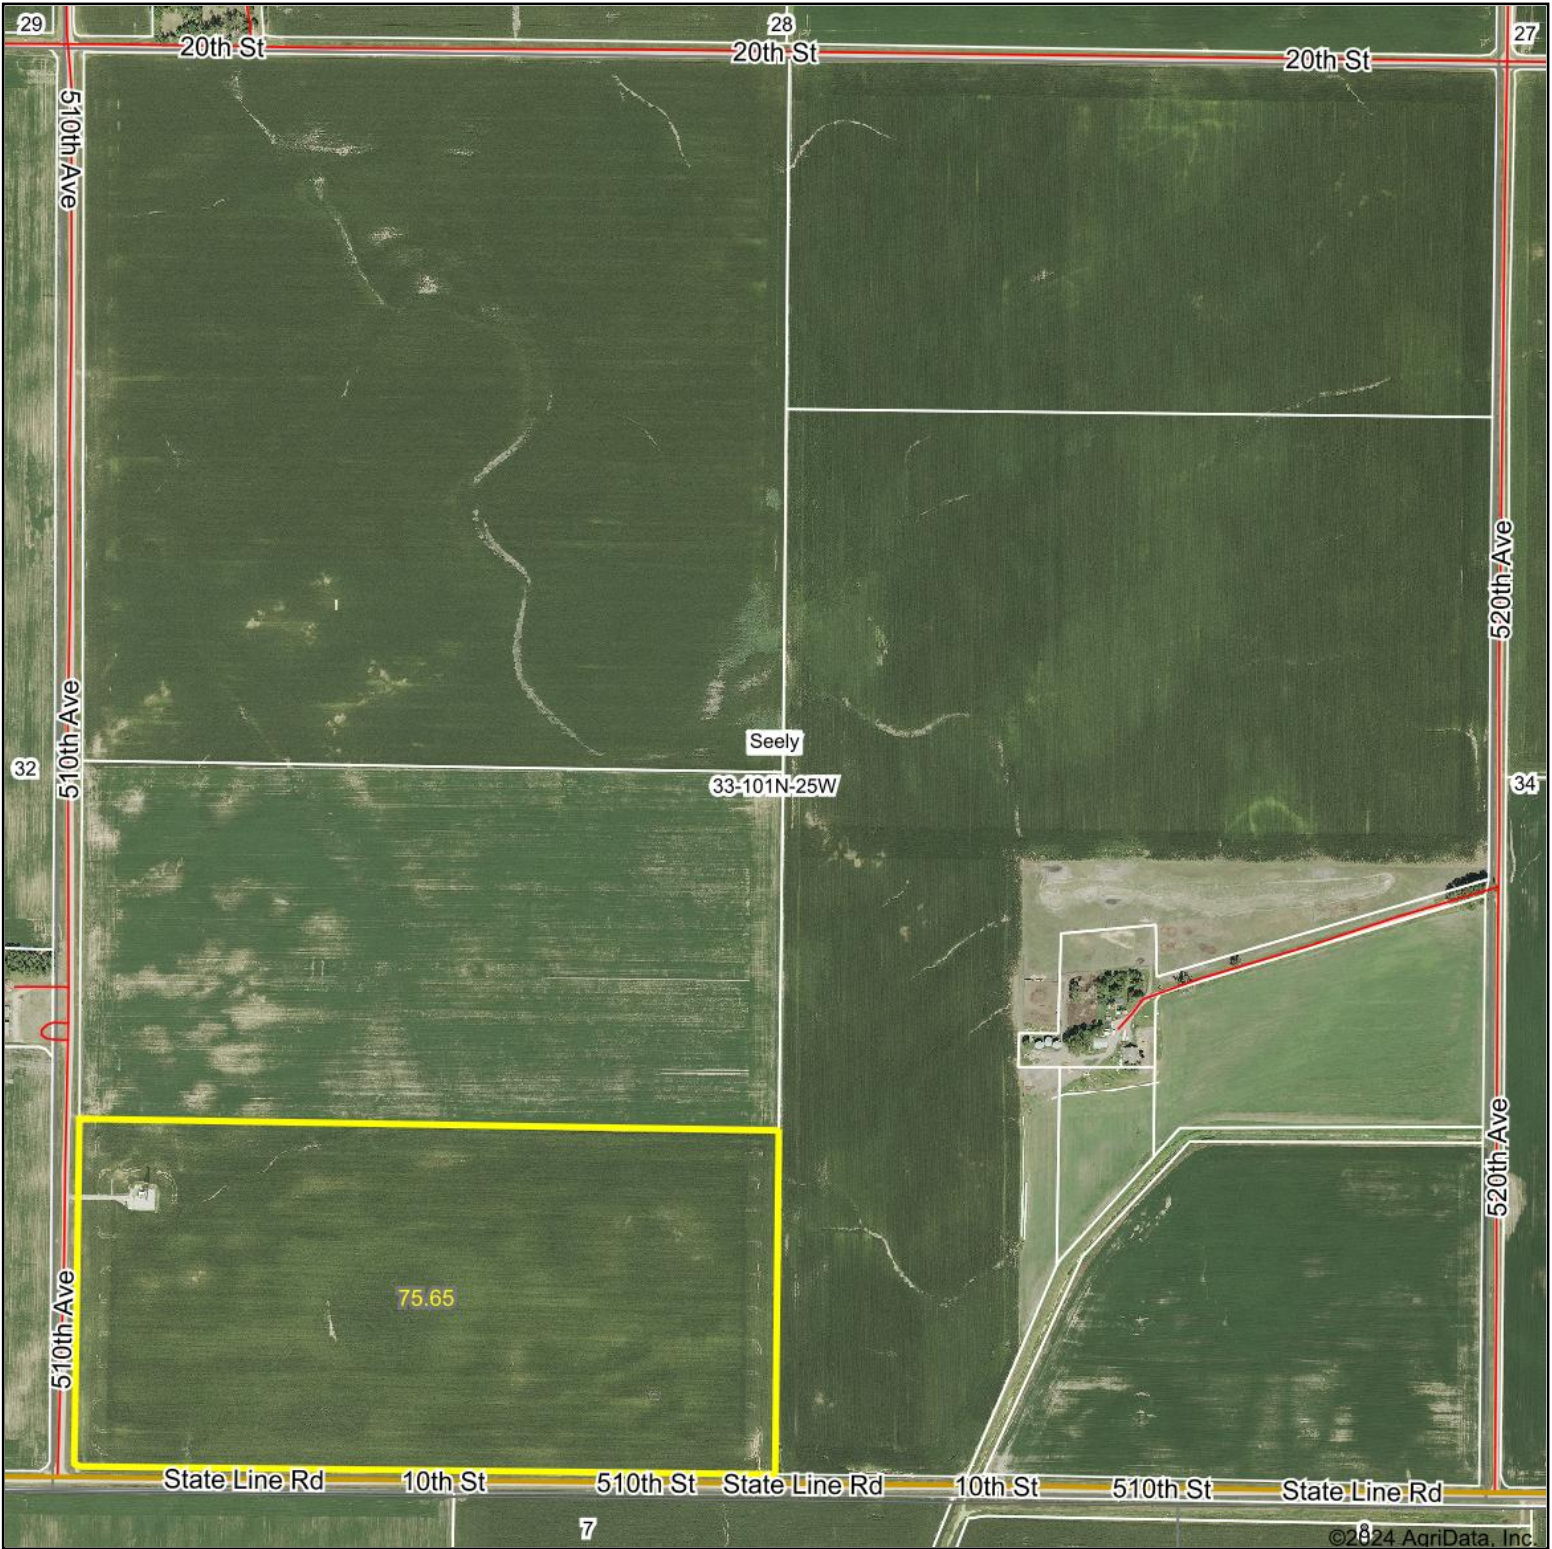

Aerial Map

©2024 AgriData, Inc.

Boundary Center: 43° 30' 5.78, -93° 50' 36.18

Maps Provided By:

© AgriData, Inc. 2023 www.AgriDataInc.com

33-101N-25W
Faribault County
Minnesota

5/24/2024

Field borders provided by Farm Service Agency as of 5/21/2008.