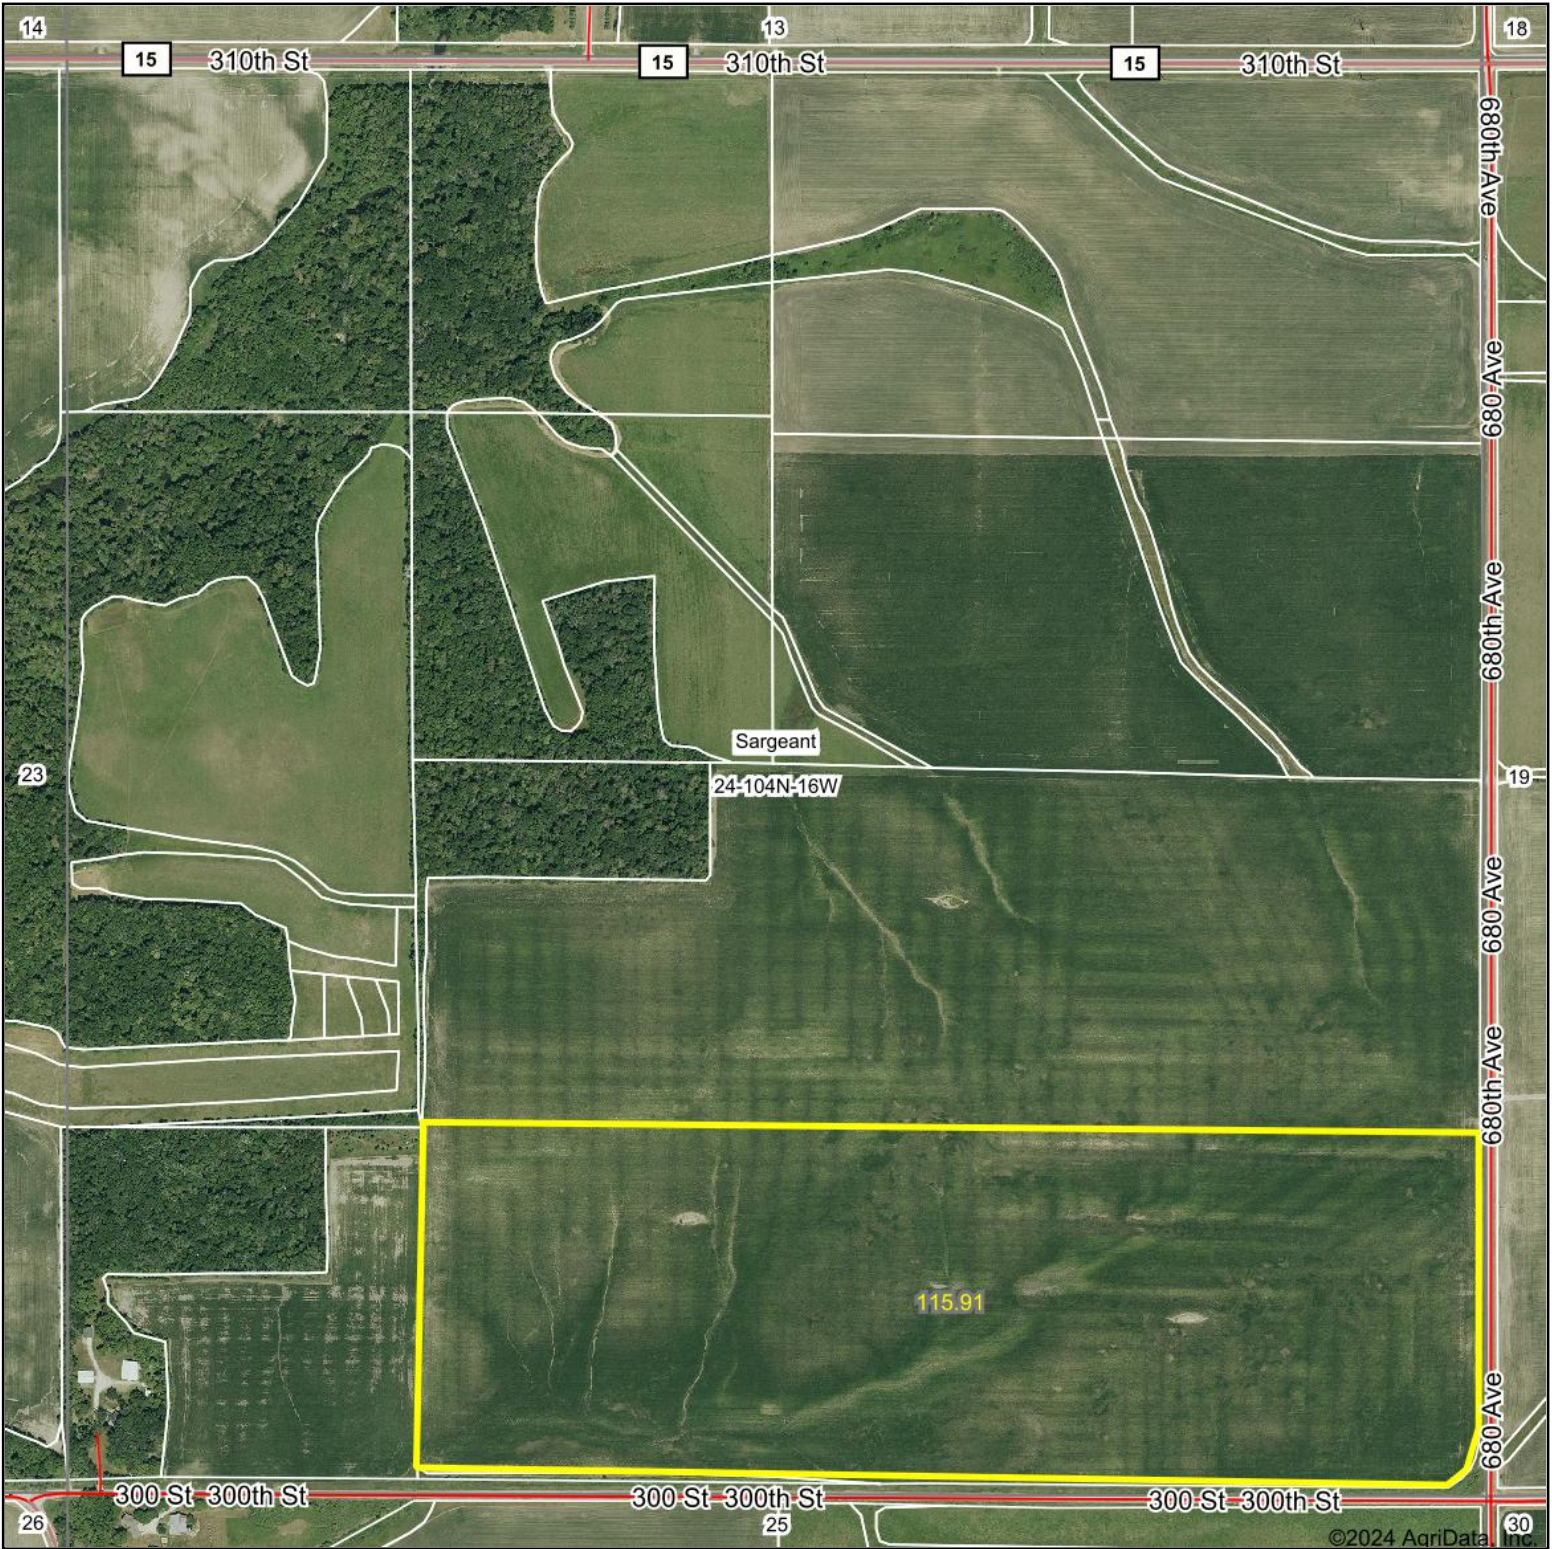

Aerial Map

Boundary Center: 43° 47' 31.53, -92° 41' 48.62

Maps Provided By:

© AgriData, Inc. 2023 www.AgriDataInc.com

24-104N-16W
Mower County
Minnesota

4/30/2024