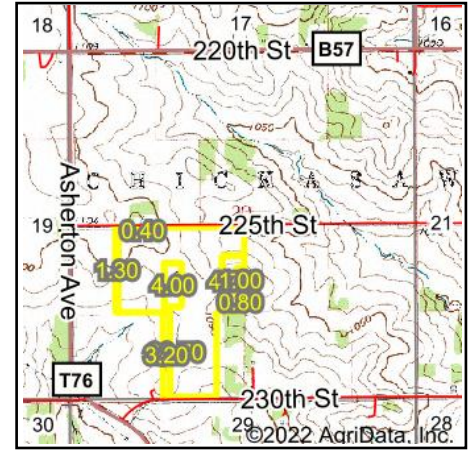

Wetlands Map

State: Iowa
Location: 20-95N-14W
County: Chickasaw
Township: Chickasaw
Date: 2/28/2022

HIGH POINT
 LAND COMPANY
 Maps Provided By:

surety
 CUSTOMIZED ONLINE MAPPING
© AgriData, Inc. 2021 www.AgriDataInc.com

Classification Code	Type	Acres
PEM1C	Freshwater Emergent Wetland	0.01
Total Acres		0.01

Data Source: National Wetlands Inventory website. U.S. DoI, Fish and Wildlife Service, Washington, D.C. <http://www.fws.gov/wetlands/>