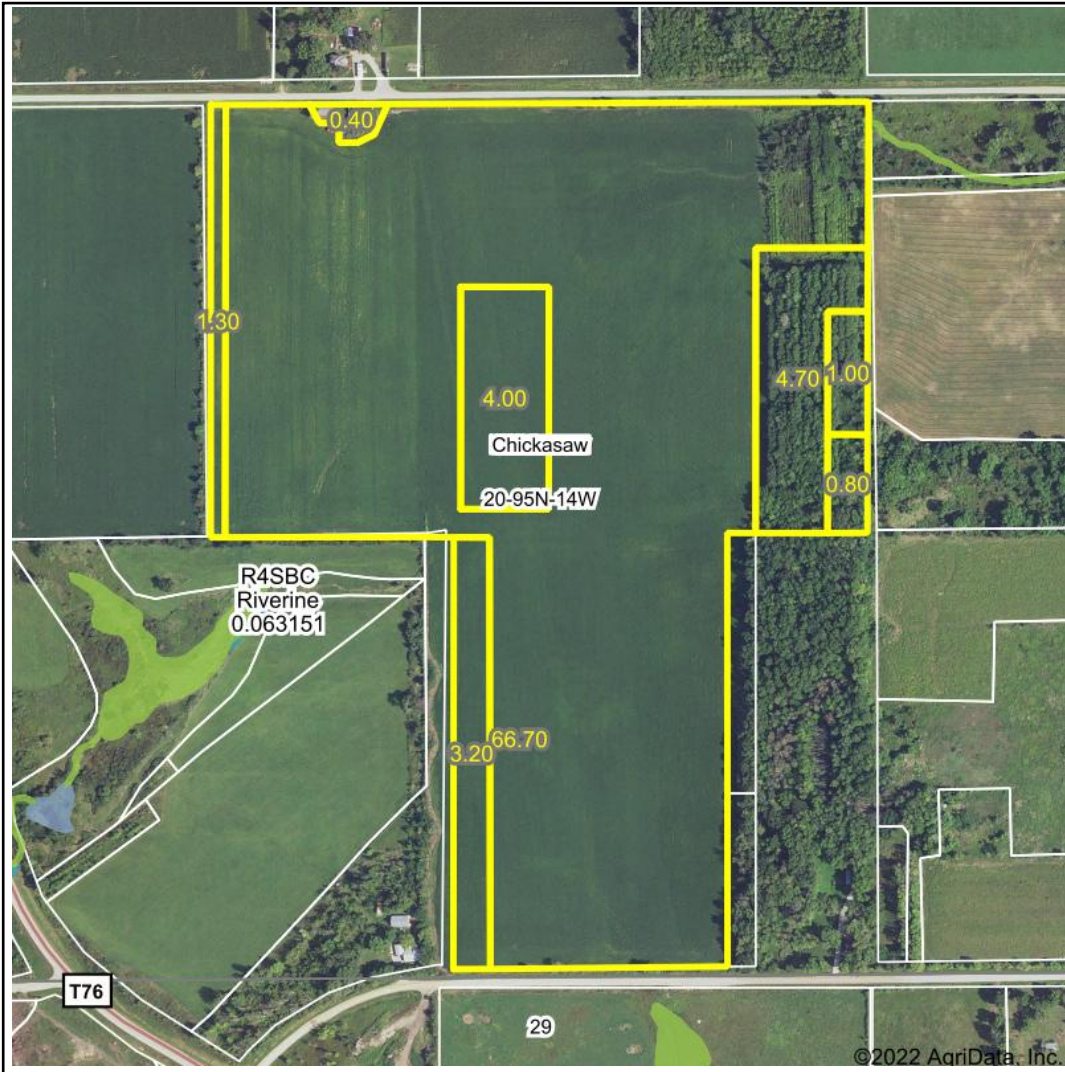

Wetlands Map

State: Iowa
Location: 20-95N-14W
County: Chickasaw
Township: Chickasaw
Date: 2/28/2022

HIGH POINT
 LAND COMPANY
 Maps Provided By:

surety
 CUSTOMIZED ONLINE MAPPING
© AgriData, Inc. 2021 www.AgriDataInc.com

Classification Code	Type	Acres
PEM1C	Freshwater Emergent Wetland	0.01
Total Acres		0.01

Data Source: National Wetlands Inventory website. U.S. DoI, Fish and Wildlife Service, Washington, D.C. <http://www.fws.gov/wetlands/>