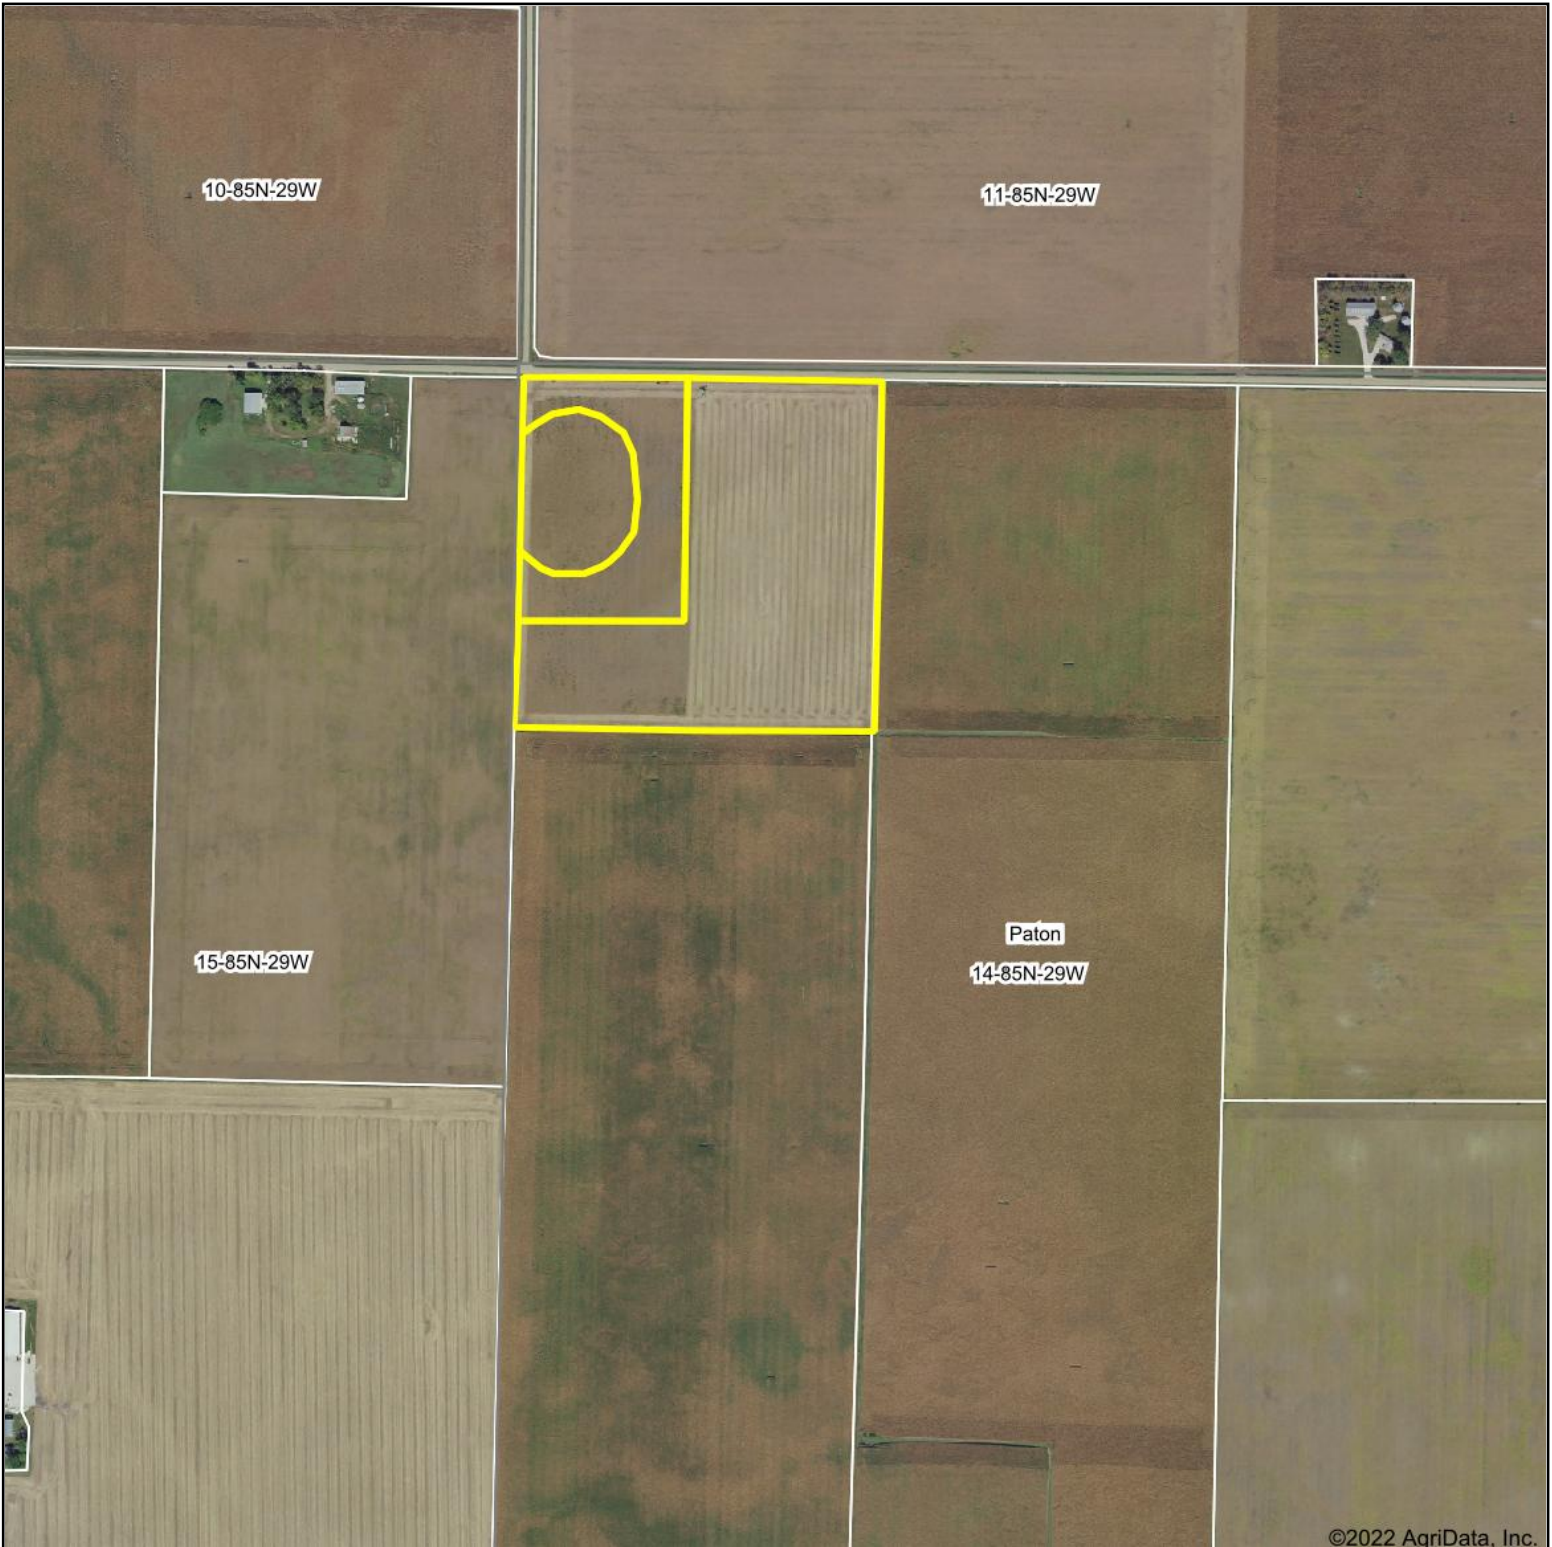

Aerial Map

©2022 AgriData, Inc.

Maps Provided By:
 **surety**[®]
CUSTOMIZED ONLINE MAPPING
© AgriData, Inc. 2021 www.AgriDataInc.com

Map Center: 42° 10' 35.67, -94° 12' 0.45

14-85N-29W
Greene County
Iowa

10/21/2022