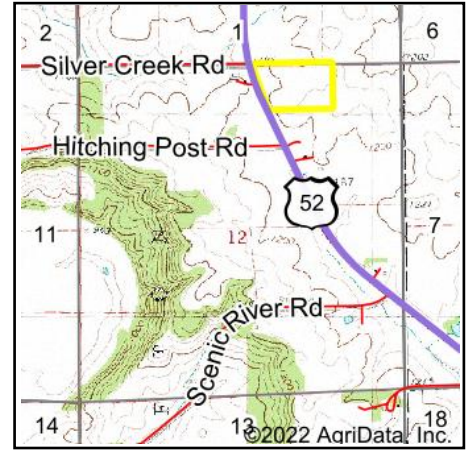

Wetlands Map

State: Iowa
Location: 12-99N-9W
County: Winneshiek
Township: Bluffton
Date: 8/2/2022

Maps Provided By:

© AgriData, Inc. 2021 www.AgriDataInc.com

0ft 385ft 770ft

Classification Code	Type	Acres
	Total Acres	0.00