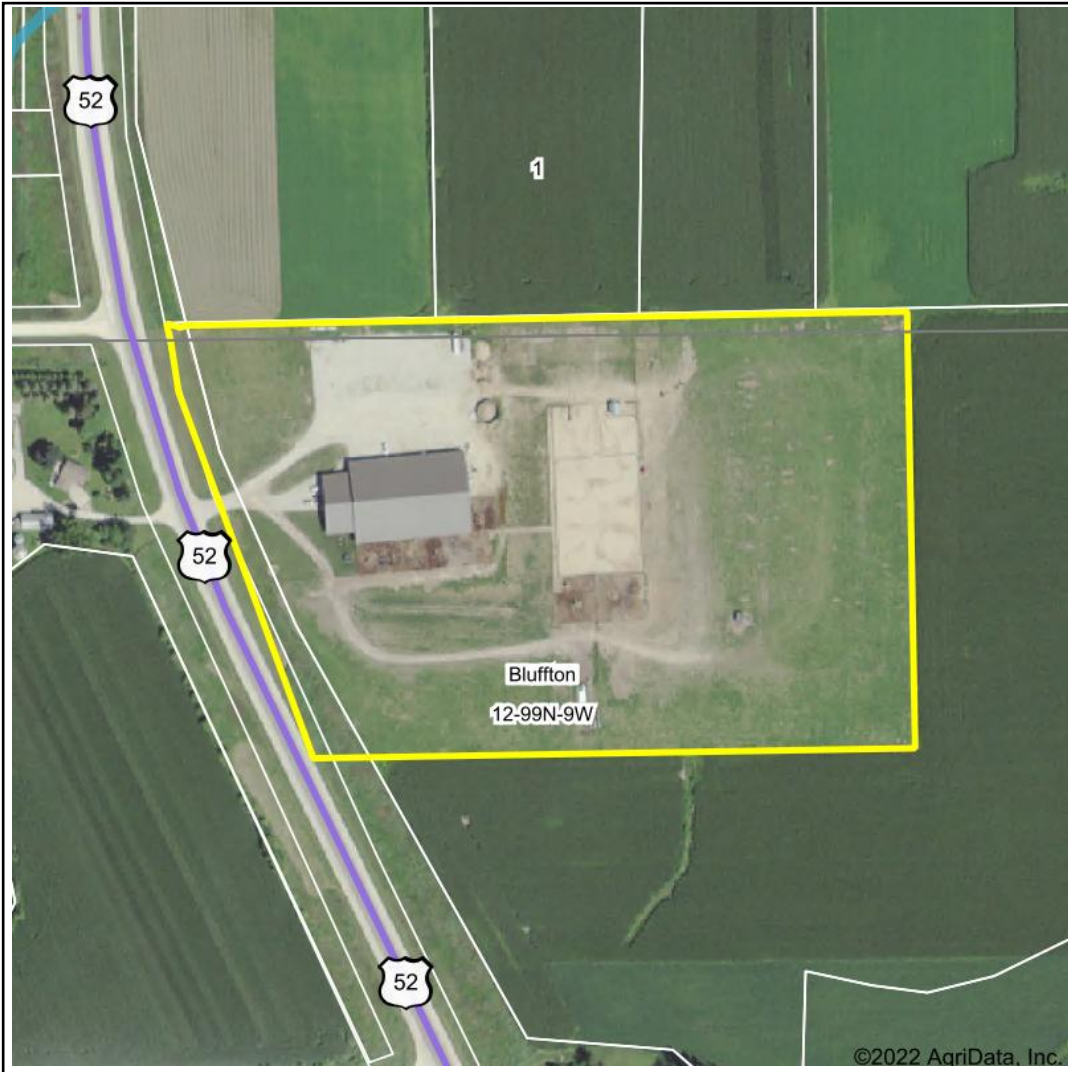

Wetlands Map

State: Iowa
Location: 12-99N-9W
County: Winneshiek
Township: Bluffton
Date: 8/2/2022

Maps Provided By:

© AgriData, Inc. 2021 www.AgriDataInc.com

0ft 385ft 770ft

Classification Code	Type	Acres
	Total Acres	0.00