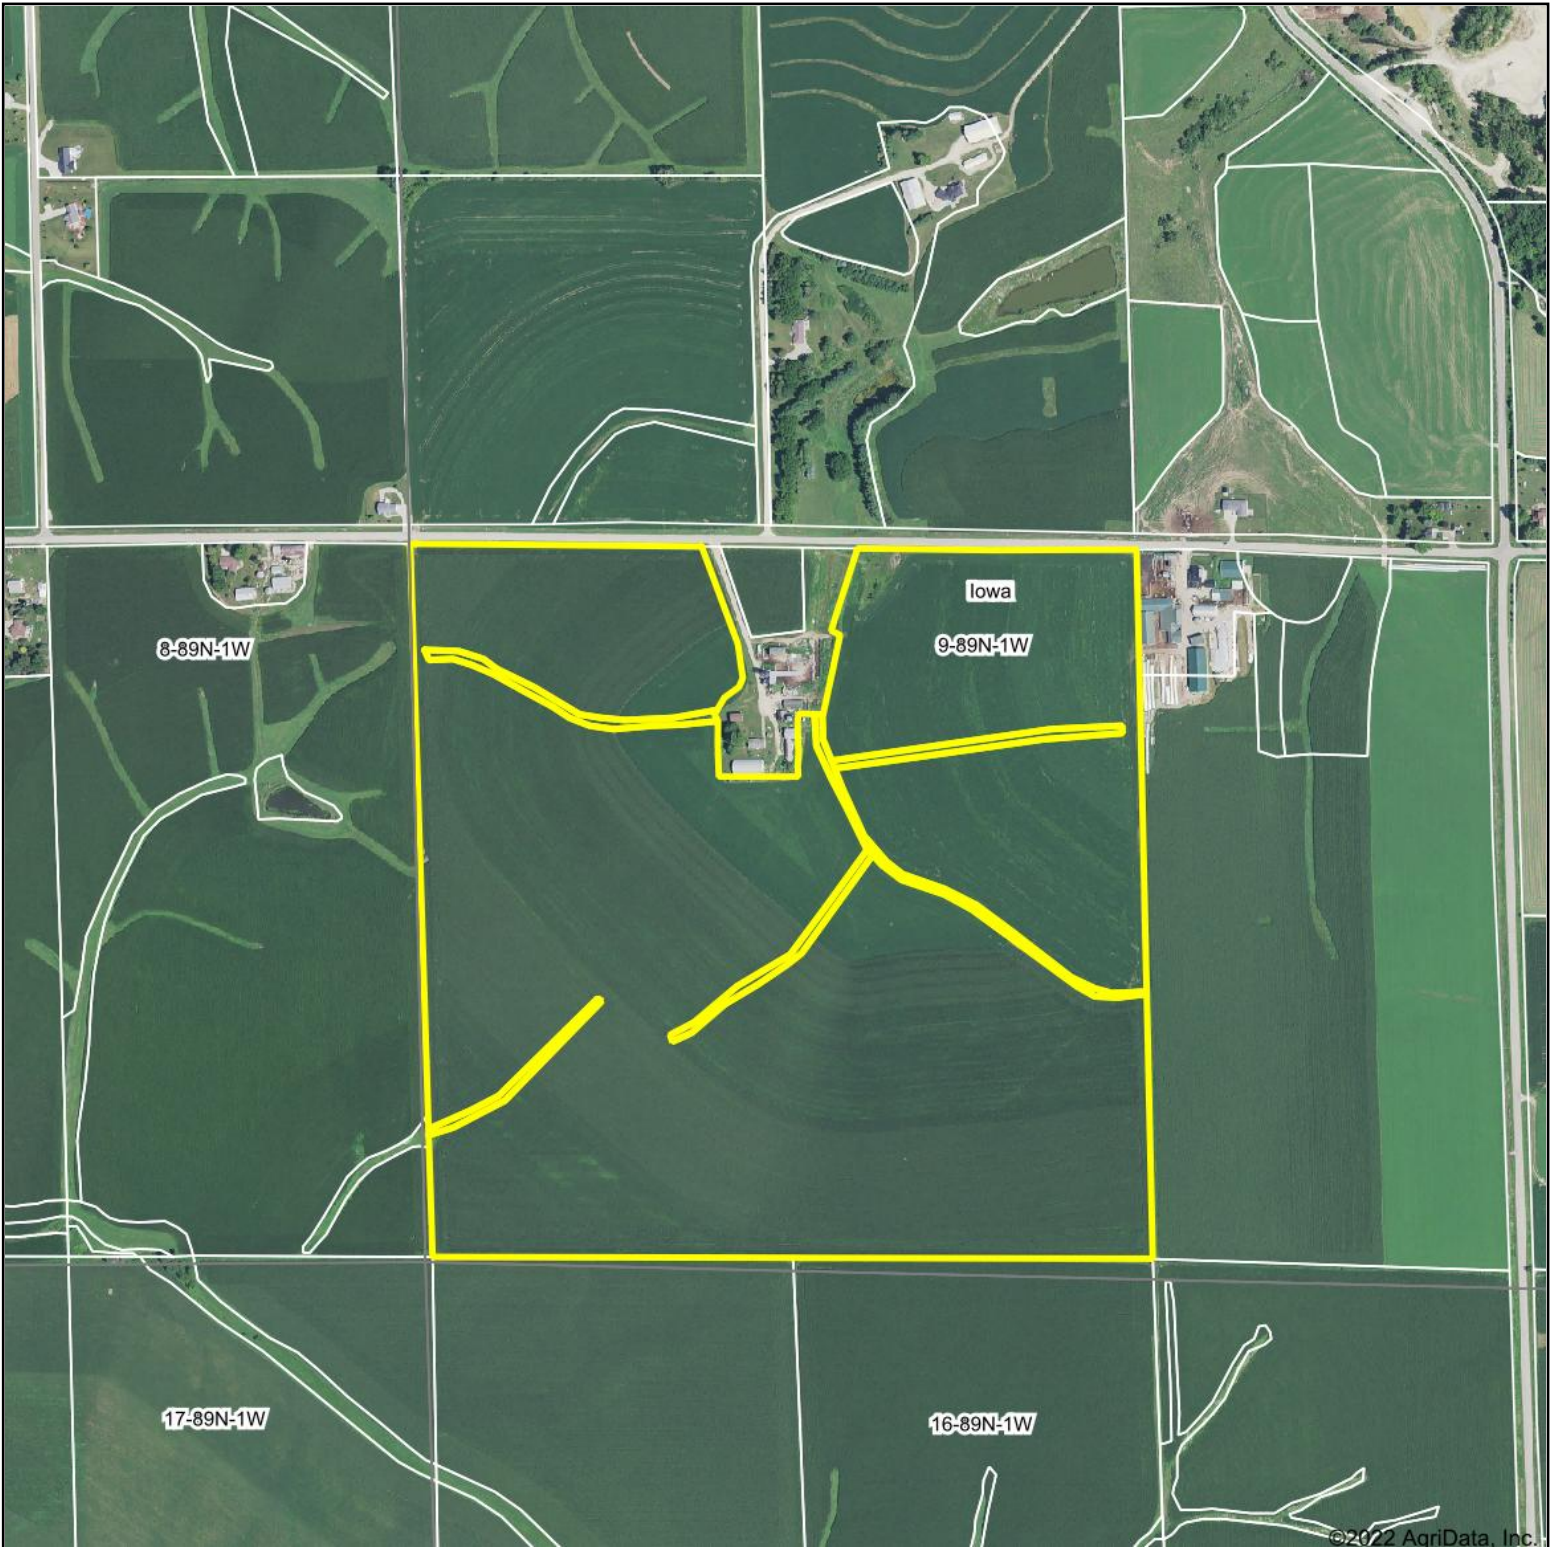

# Aerial Map

©2022 AgriData, Inc.

Maps Provided By:  
 **surety**<sup>®</sup>  
CUSTOMIZED ONLINE MAPPING  
© AgriData, Inc. 2021      www.AgriDataInc.com

Map Center: 42° 32' 3.35, -90° 58' 16.48

**9-89N-1W**  
**Dubuque County**  
**Iowa**