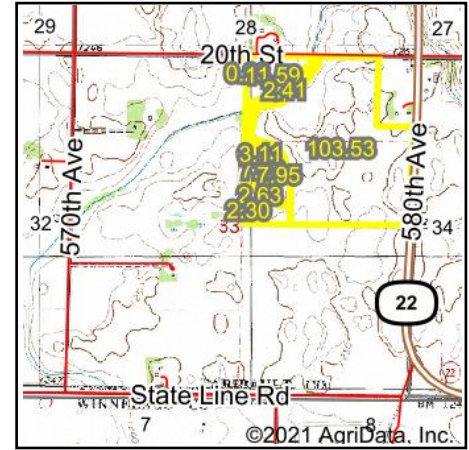

Wetlands Map

State: Minnesota
Location: 33-101N-24W
County: Faribault
Township: Kiester
Date: 9/8/2021

© AgriData, Inc. 2021 www.AgriDataInc.com

Classification Code	Type	Acres
PEM1A	Freshwater Emergent Wetland	8.72
PFO1A	Freshwater Forested/Shrub Wetland	1.28
R5UBH	Riverine	0.83
Total Acres		10.83