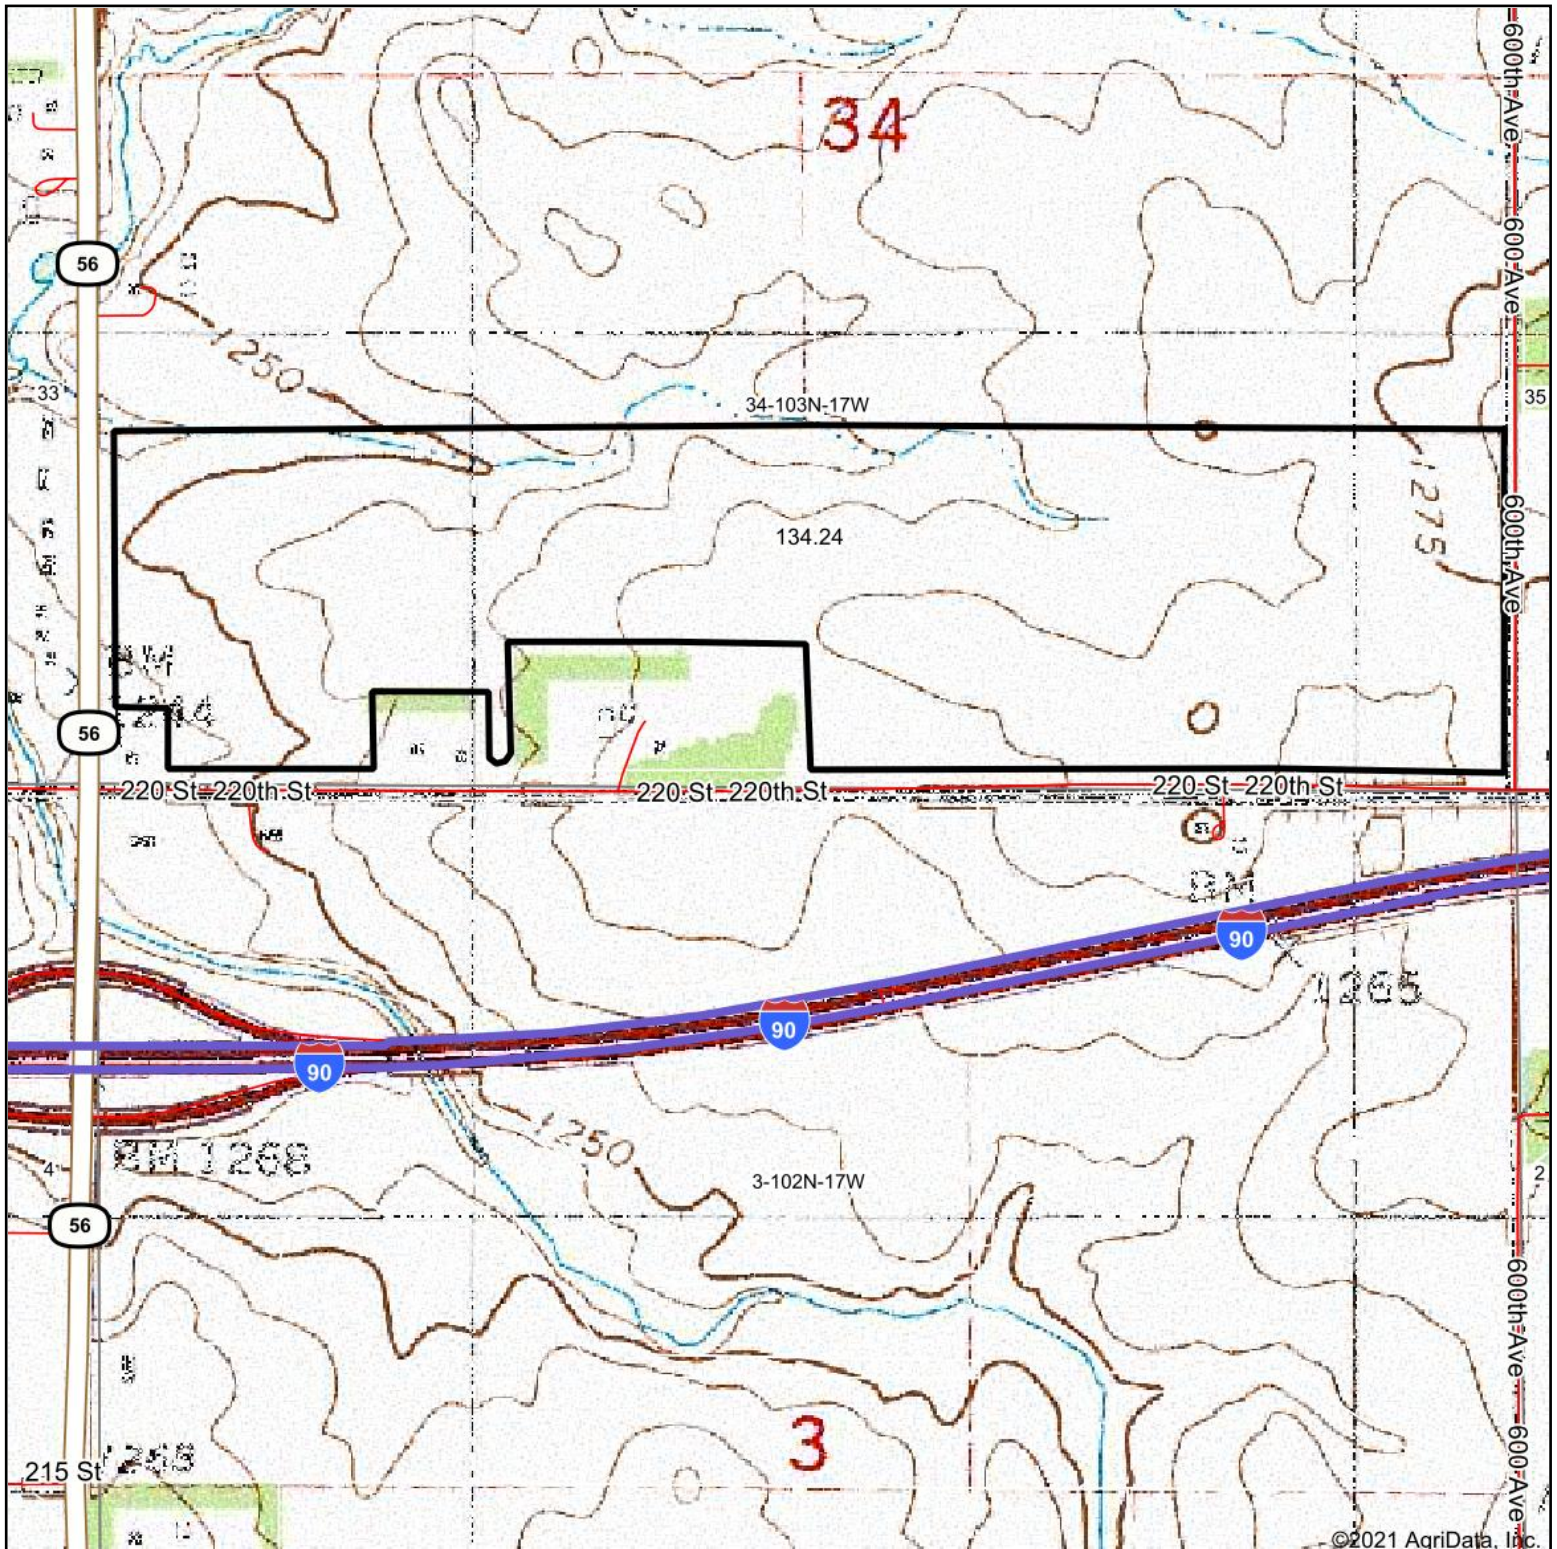

Topography Map

©2021 AgriData, Inc.

Maps Provided By:

© AgriData, Inc. 2021 www.AgriDataInc.com

map center: 43° 40' 27.4, -92° 51' 33.98

34-103N-17W
Mower County
Minnesota

3/29/2021