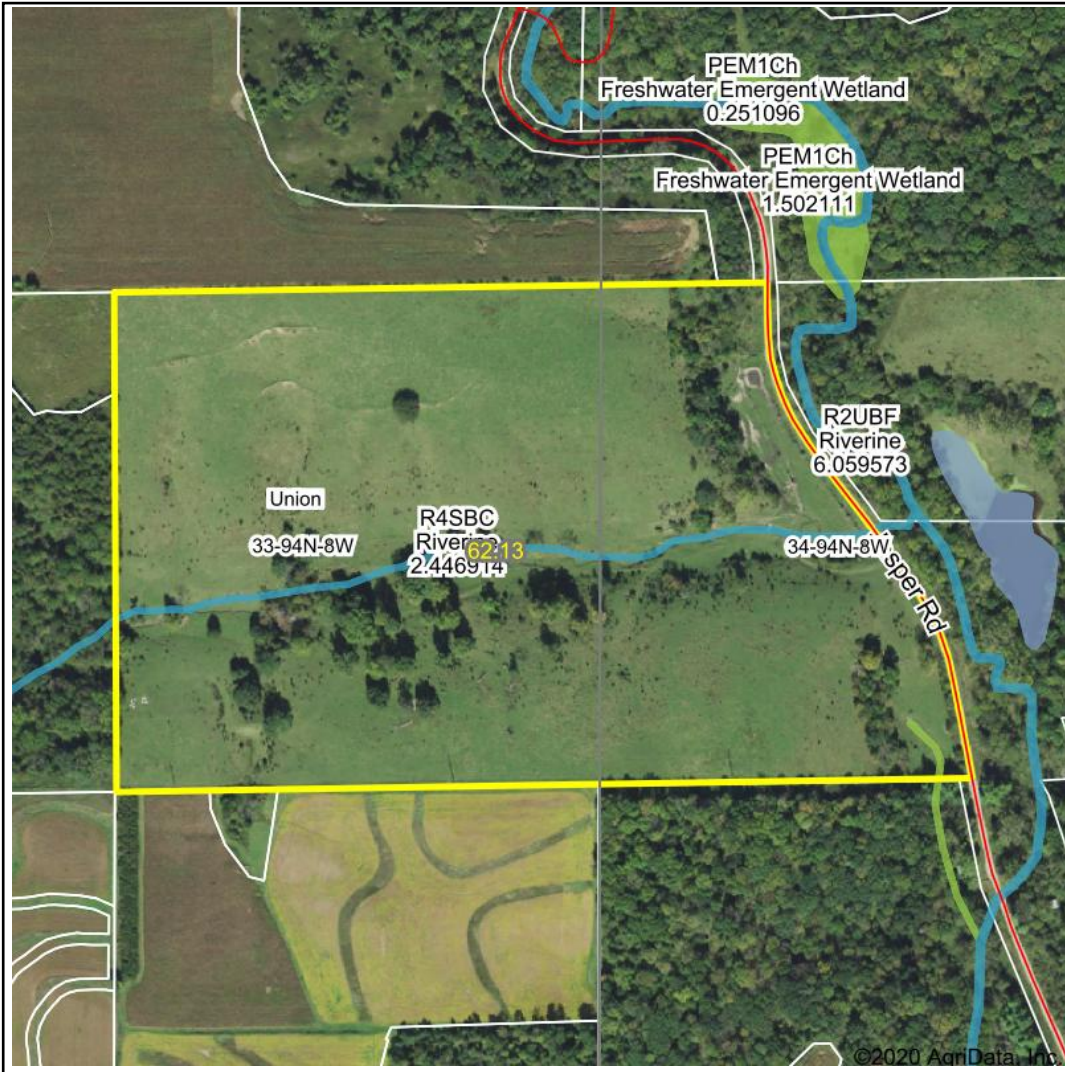

# Wetlands Map

**State:** Iowa  
**Location:** 33-94N-8W  
**County:** Fayette  
**Township:** Union  
**Date:** 12/22/2020

0ft                      3756ft                      7512ft

Classification Code	Type	Acres
R4SBC	Riverine	0.96
PEM1C	Freshwater Emergent Wetland	0.09
Total Acres		1.05