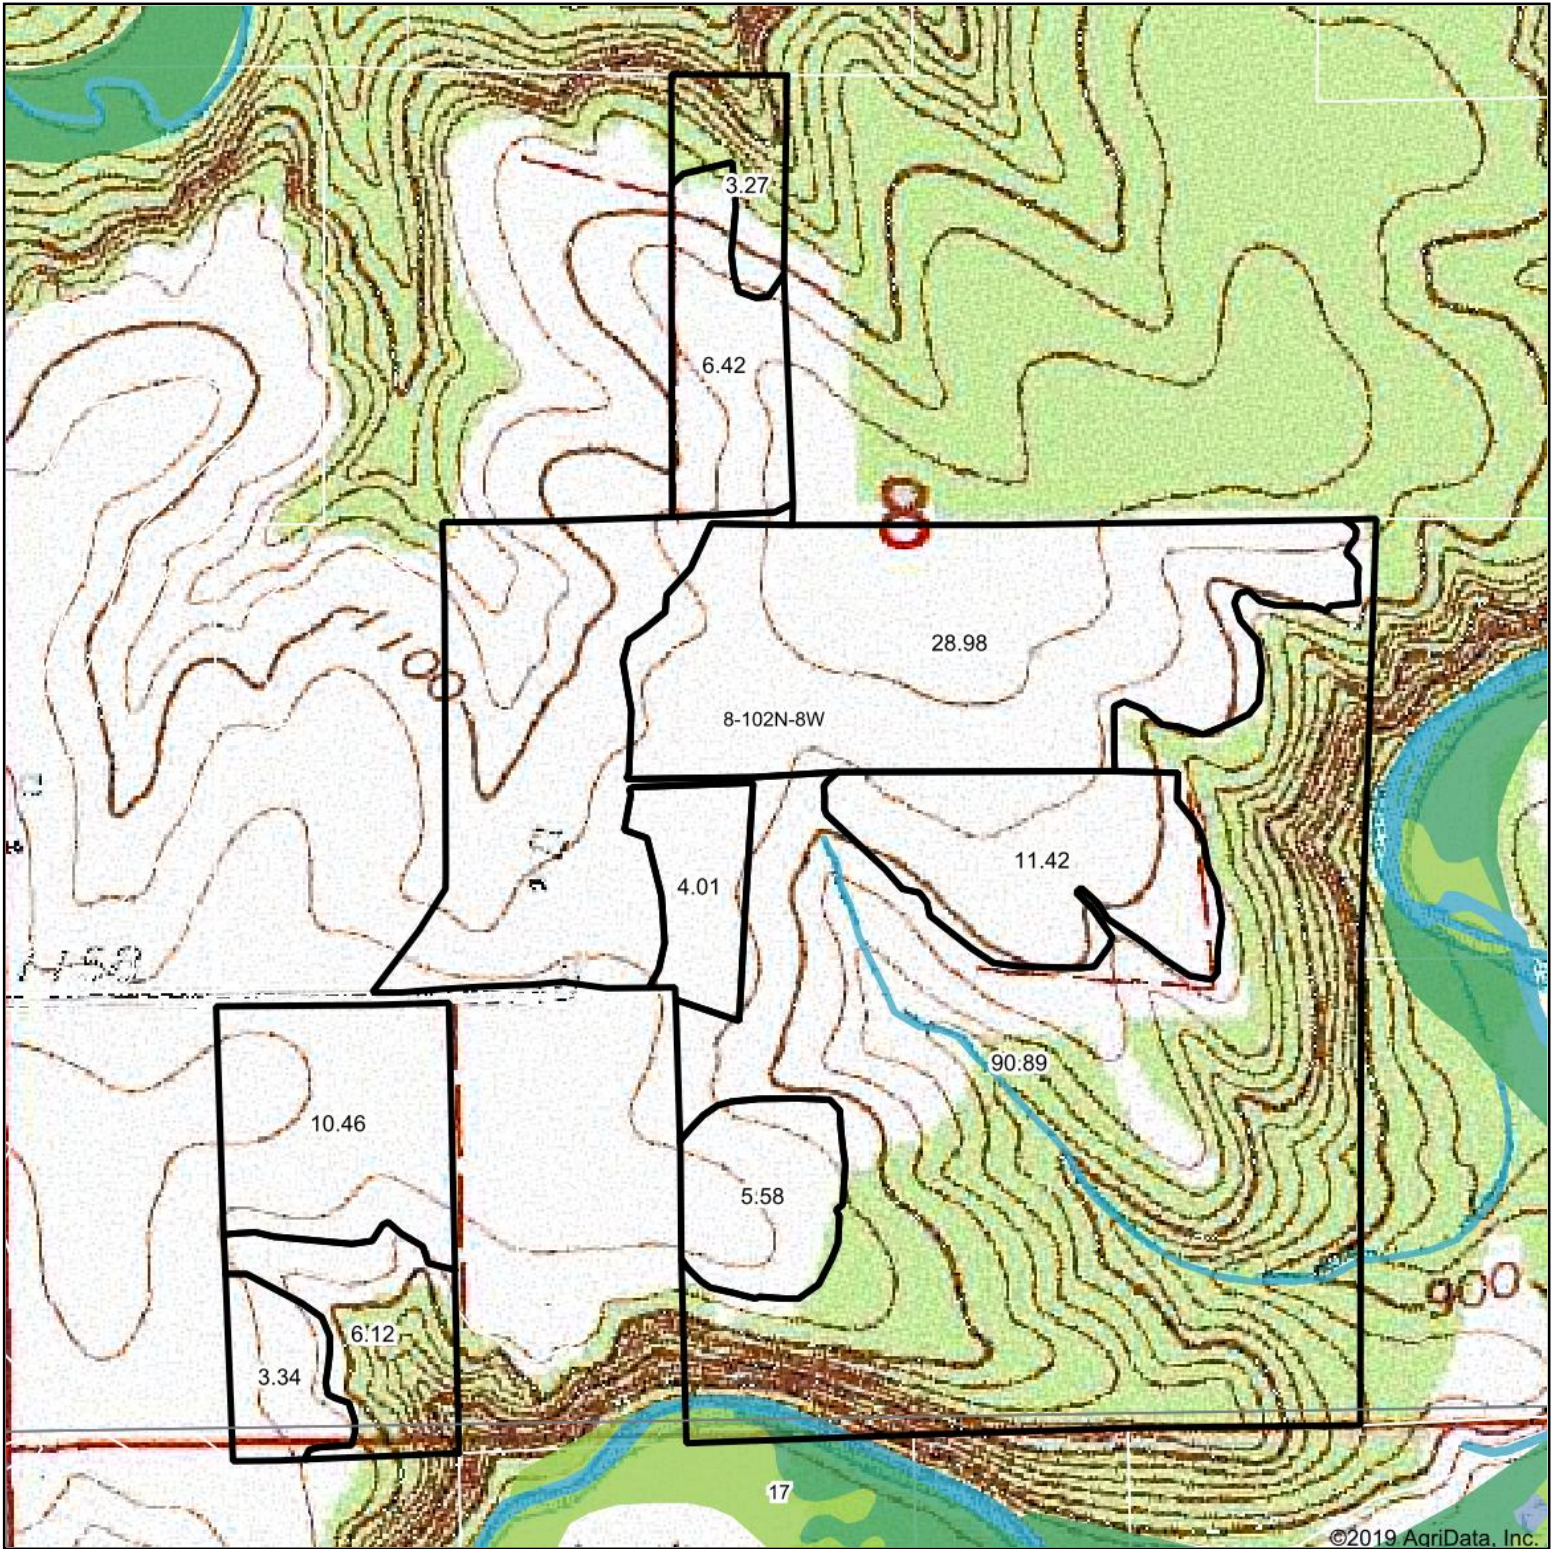

Topography Map

©2019 AgriData, Inc.

map center: 43° 39' 0.57, -91° 49' 16.12

Maps Provided By:

© AgriData, Inc. 2019 www.AgridataInc.com

8-102N-8W
Fillmore County
Minnesota

11/11/2019