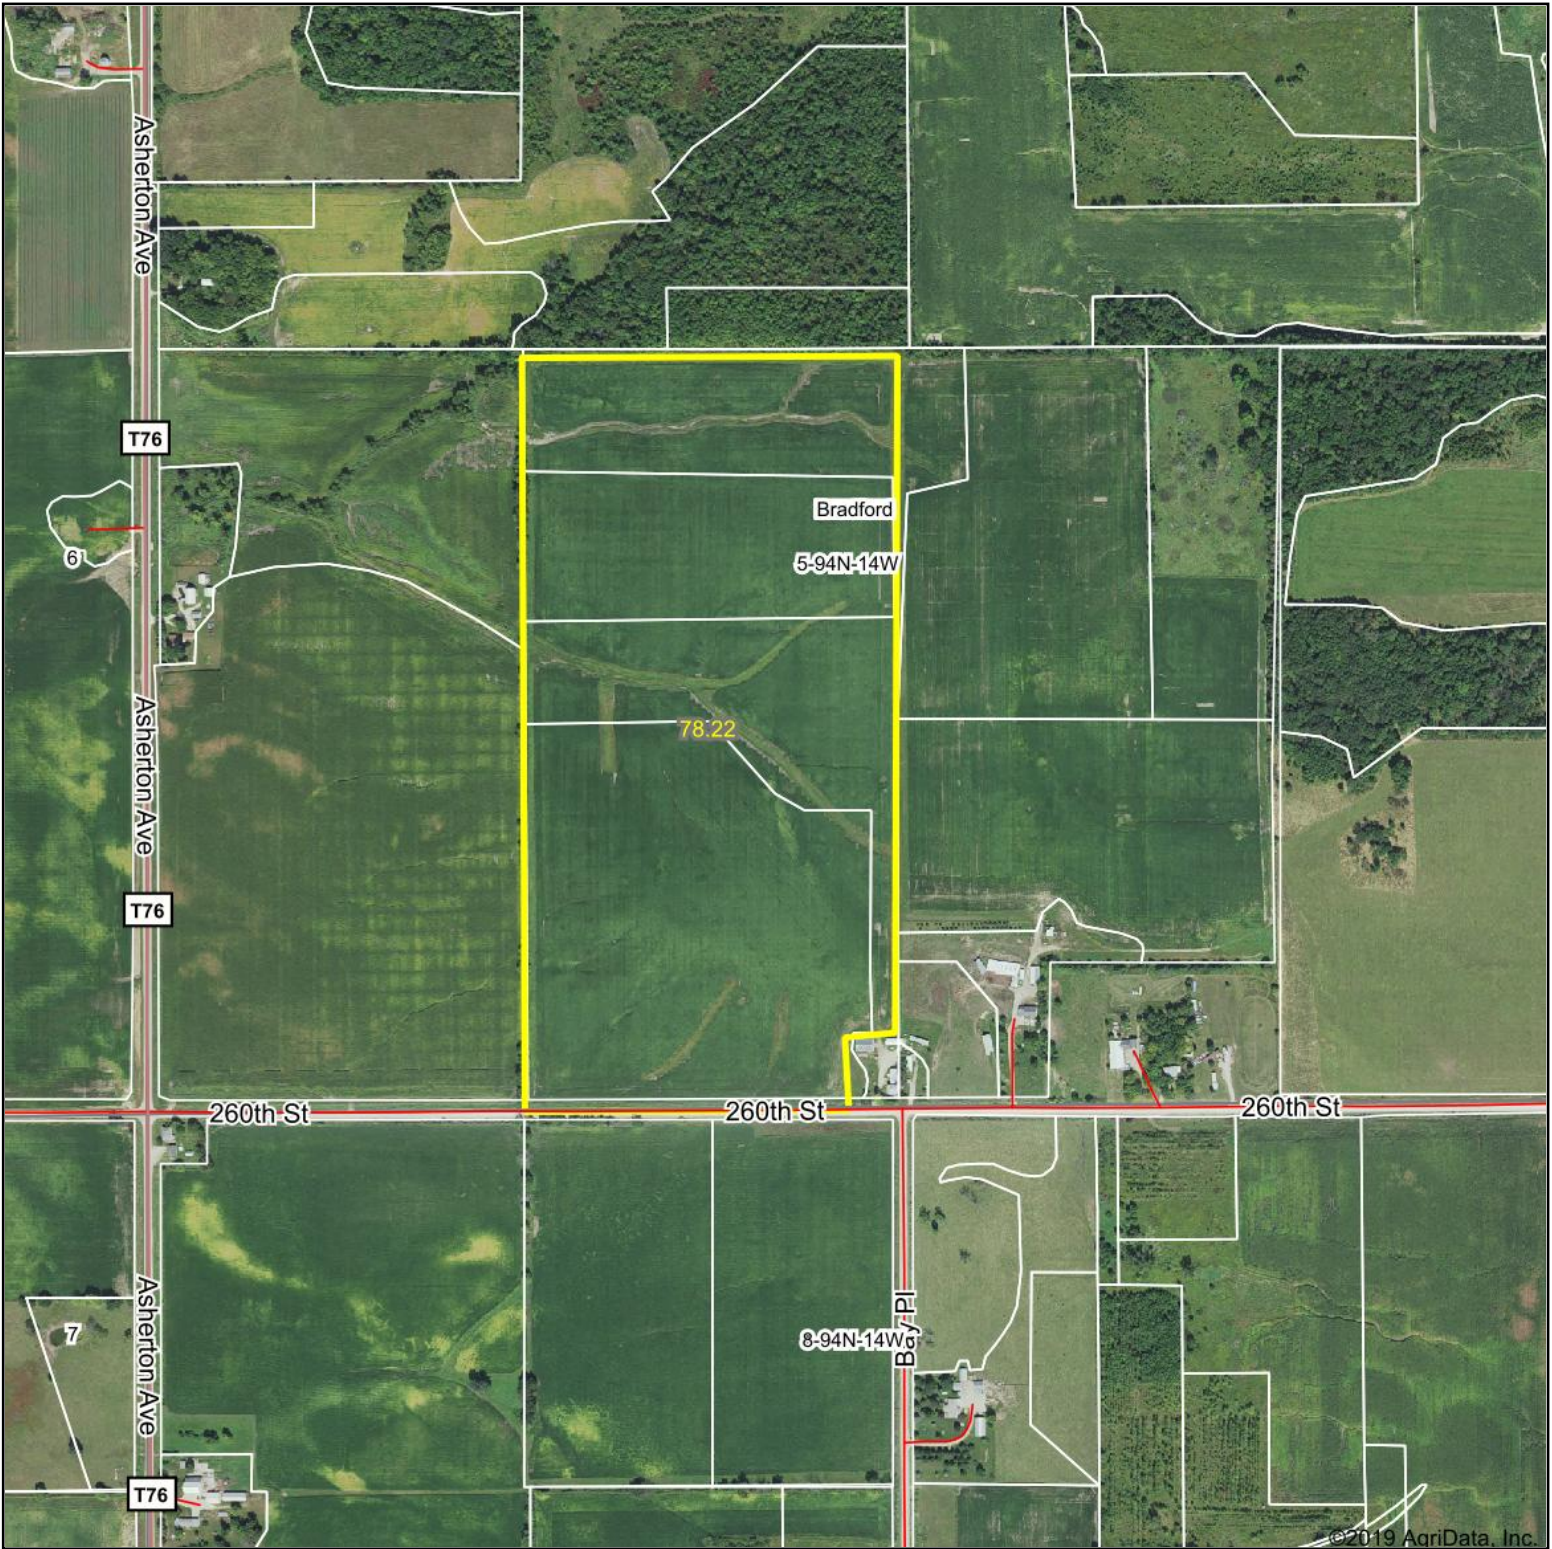

Aerial Map

©2019 AgriData, Inc.

Map Center: 42° 58' 59.87, -92° 31' 37.04

5-94N-14W
Chickasaw County
Iowa

8/12/2019